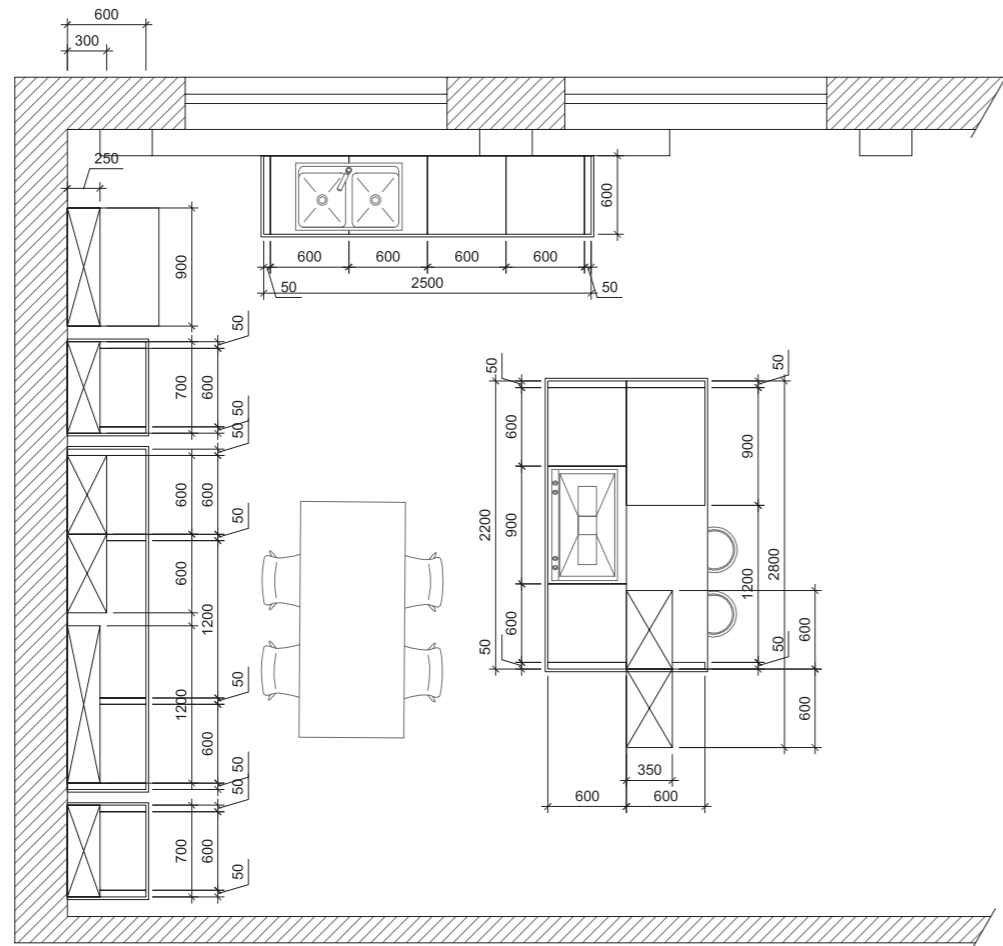

LOFT LEGNO

H = 720mm base units
H = 720/405mm wall units

FRONTS T537 Natural ash wood **FRONTS COLOR** 125 / 101 (without patina) **DECORATIVE FRONTS** Front Combi-V1 (veneered MDF / glass), front Combi-V2 (glass / glass), front Combi-G (veneered MDF / veneered MDF) **HANDLES** 11-11 (32, 96mm hole spacing) **WORKTOP** 38mm, KS with square edged profile, solid ash wood, color #182 oil-wax finish Rosewood **WALL EDGING STRIP** Solid ash wood, color #182 oil-wax finish Rosewood **PLINTH** Straight, chipboard/ash wood veneer, color 125, height 147mm **DINING TABLE** Palermo, solid ash wood, color 101 (without patina), W/L/H: 740/1190/770mm **DECORATIVE ELEMENTS** Decorative panel BPD-9-1(150)-1, BPD-9-2-1, BPD-9-3; corbel shelf LGP-1(450), LGP-1(600), LGP-1(900); crown moulding LGB-1 straight; tongue and groove panelling; corner filler NMU

LUGANO

H = 720mm base units
 H = 405mm wall units
 H = 1336mm tall units

FRONTS T736 Natural oak wood / Synchron **FRONTS COLOR** #182 oil-wax finish Rosewood / Cilantro
GLASS FRONTS «Loft» matt glass (polymer pattern Transparent) **HANDLES** 11-01 (96mm hole spacing)
WORKTOP 20mm/80mm, quartz agglomerate, color Galaxy **OPEN SHELVES** 38mm, KS with square edged profile, solid oak wood, color #182 oil-wax finish Rosewood **PLINTH** PVC, color Black Gloss, height 150mm **SHELVING SYSTEM** SmartCube Schüco **DECORATIVE ELEMENTS** Decorative panel BPD-9-1(150)-1, BPD-9-1(150/720)-2, BPD-9-3; crown moulding LGB-1 straight