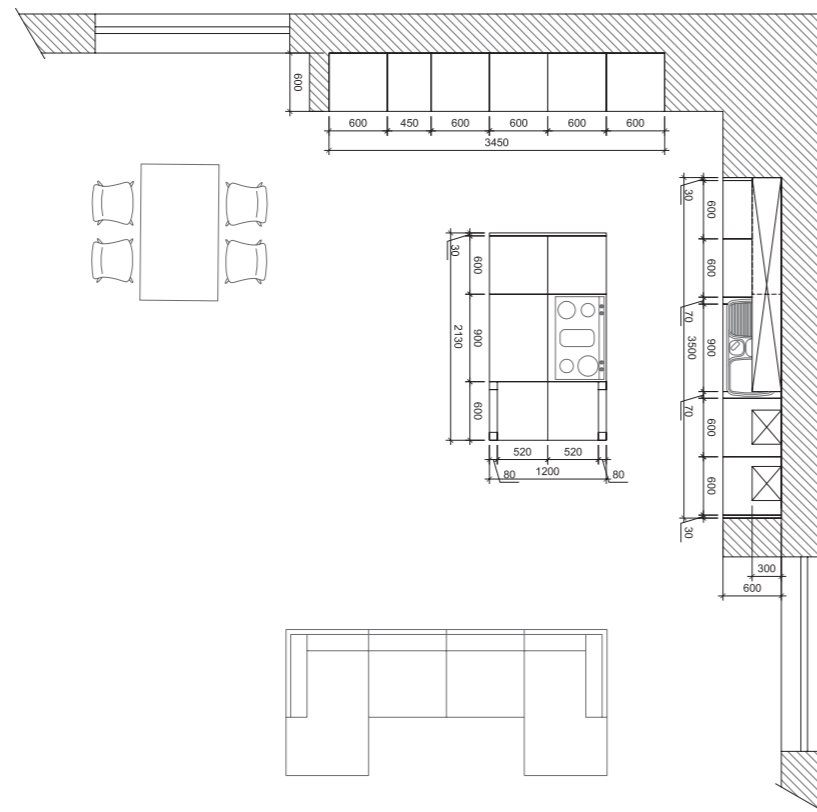

PORTOFINO

H = 720mm base units
 H = 720mm wall units
 H = 2035mm tall units

FRONTS T520 Natural ash wood **FRONTS COLOR** 115 (without patina) / 121 **GLASS FRONTS** Mullion glass front #2 **KNOBS** RC089-02 **WORKTOP** 12mm, ceramic, color Kankara **OPEN SHELVES** 19mm, chipboard/ash wood veneer, color 121 **PLINTH** Straight, chipboard/ash wood veneer, color 115 (without patina) / 121, height 97mm **DECORATIVE ELEMENTS** Corner filler NMU **ILLUMINATION** Corner profile HLT with LED strip (cabinet width 900mm), LED downlight ESTELLA square

SEVERINE

H = 720mm base units
H = 2035mm tall units

FRONTS T527 Natural ash wood **FRONTS COLOR** 114 (without patina) / 121 **GLASS FRONTS** Without cross bars / with cross bar **HANDLES** 11-11 (32, 96mm hole spacing) **WORKTOP** 38mm, HPL, color Chromix Silver **WORKTOP EDGE** Solid ash wood, edge profile N°1 **OPEN SHELVES** 38mm, HPL, color Chromix Silver / 19mm, lacquered MDF, color RAL 9004 Signal Black Matt **WALL PANEL / INTERIOR FINISHING (TALL CABINETS)** 19mm, chipboard/ash wood veneer, color #182 oil-wax finish Rosewood **PLINTH** Straight, chipboard/ash wood veneer, color 114 (without patina) / 121, height 97mm **DECORATIVE ELEMENTS** Decorative side panel BPD-1, decorative support OD-1-1