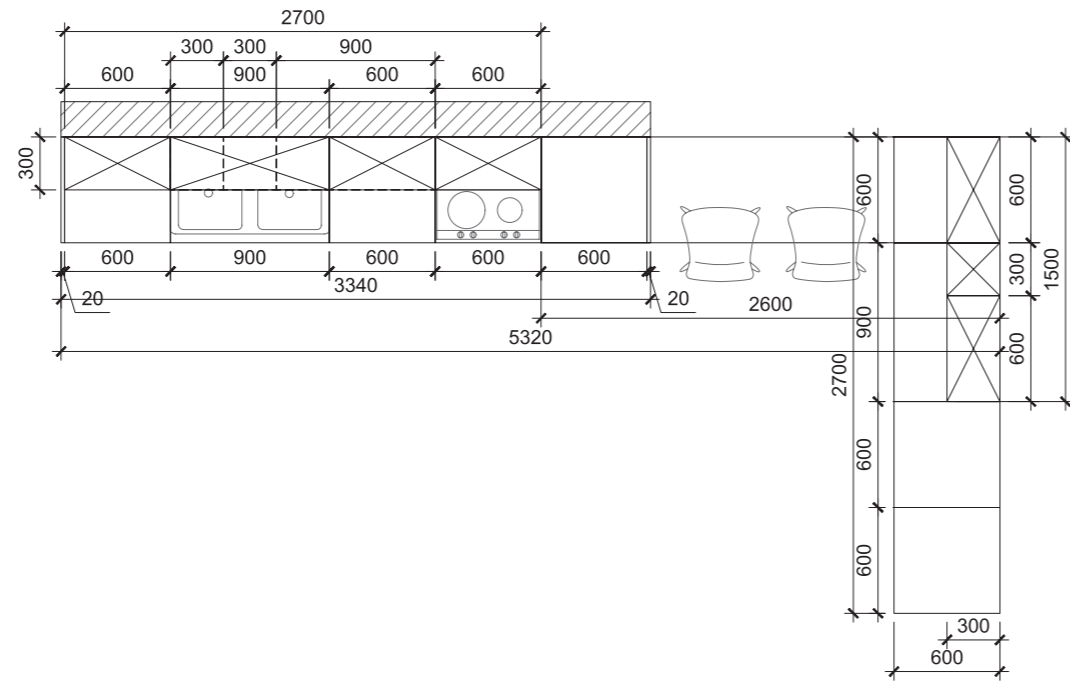

H = 720mm base units
H = 360/300mm wall units
H = 2035mm tall units

FRONTS Timber / Matt glass **FRONTS COLOR** Roca / Snow Matt **HANDLES** 10-04 Chrome (320mm hole spacing) **WORKTOP** 38mm, HPL, color Icy / Valmasino Marble Light Grey **WORKTOP EDGE** 3D Silver / ABS Valmasino Marble Light Grey **SPLASHBACK** 7mm, HPL, color Valmasino Marble Light Grey (height 200mm) **OPEN SHELVES** 18mm, Timber Roca **PLINTH** Timber Roca / PVC, color White Matt, height 100mm **PULL-OUT UNIT** Pull-out basket with front mounting

ROCA