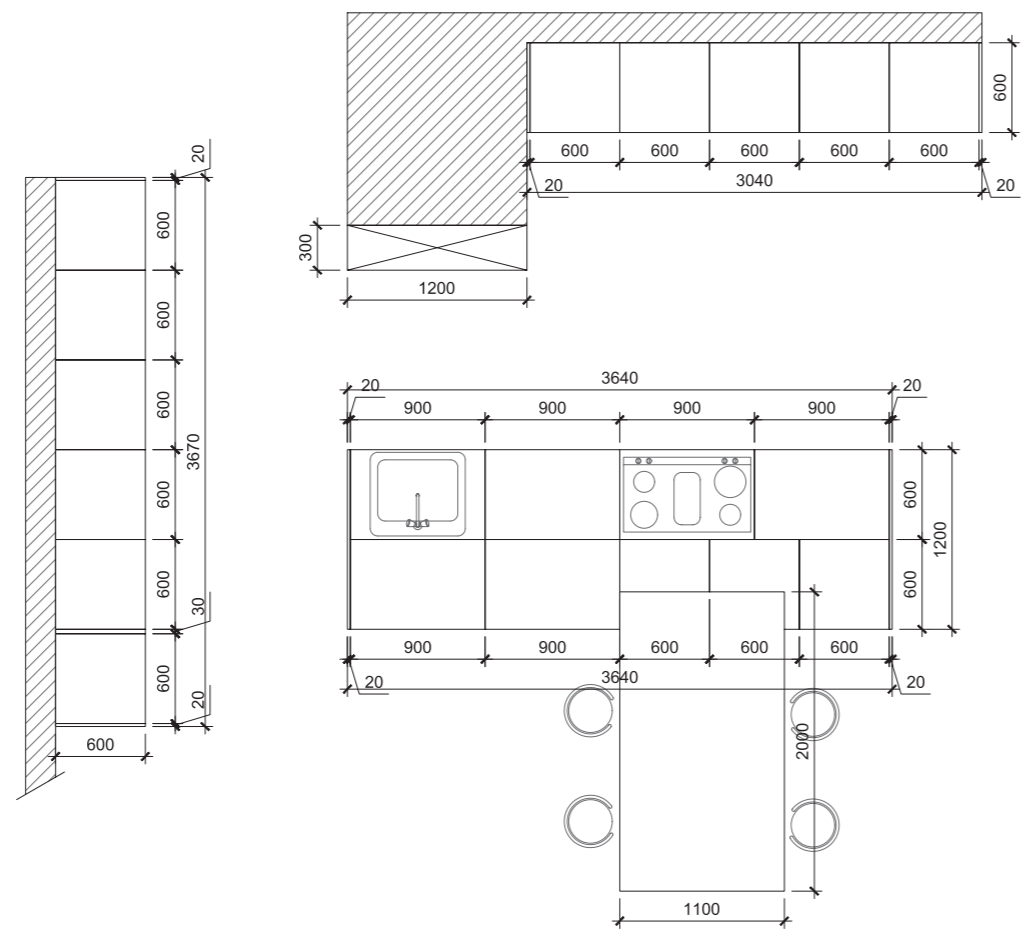

H = 777mm base units
H = 600mm wall units
H = 2230mm tall units

FRONTS Matt HPL **FRONTS COLOR** Ceneri Matt **HANDLES** Profile VOLPATO Gola 80/G12 AL 09, Gola 80/G13 AL 09, Gola 80/G15 AL 09 **WORKTOP** 38mm, HPL, color Ceneri / 38mm, solid ash wood, color #184 oil-wax finish Chestnut **WORKTOP EDGE** ABS Ceneri **OPEN SHELVES** 38mm, solid ash wood, color #184 oil-wax finish Chestnut **WALL PANEL** 19mm, chipboard/ash wood veneer, color #184 oil-wax finish Chestnut **PLINTH** Matt HPL, color Ceneri Matt, height 100mm