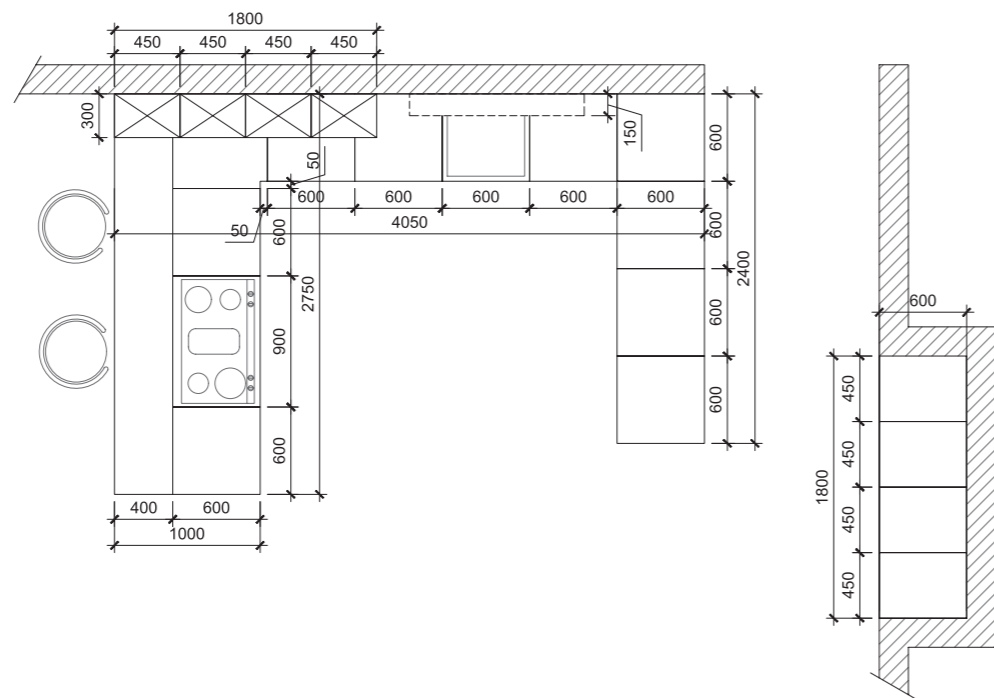

H = 720mm base units
H = 720mm wall units
H = 2035mm tall units

FRONTS T520 Natural ash wood **FRONTS COLOR** 115 (without patina) / 121 **GLASS FRONTS** Mullion glass front #2 **KNOBS** RC089-02 **WORKTOP** 12mm, ceramic, color Kankara **OPEN SHELVES** 19mm, chipboard/ash wood veneer, color 121 **PLINTH** Straight, chipboard/ash wood veneer, color 115 (without patina) / 121, height 97mm **DECORATIVE ELEMENTS** Corner filler NMU **ILLUMINATION** Corner profile HLT with LED strip (cabinet width 900mm), LED downlight ESTELLA square

SEVERINE