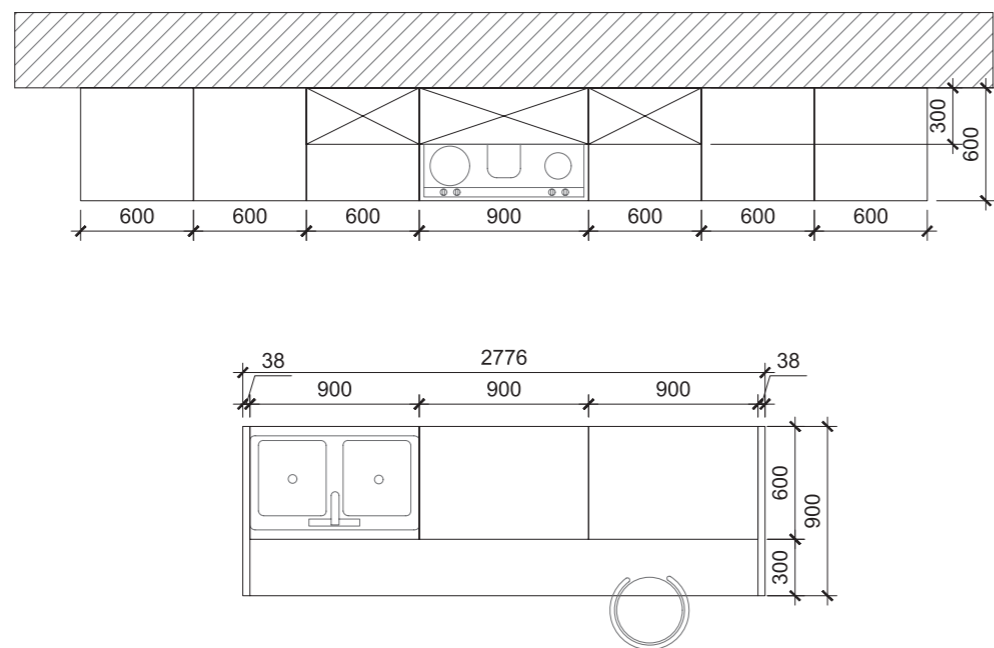

EMMEN

H = 720mm base units
 H = 720mm wall units
 H = 2230mm tall units

FRONTS MDF/PVC **FRONTS COLOR** Oak Delight Synchro **GLASS FRONTS (TALL UNITS)** Clear glass (glass thickness 4mm), aluminium frame profile A-1 (color Terra Black) **FRAME/SHELVES (TALL UNITS)** 20mm, HPL, color Ceneri Matt **WORKTOP** 38mm, HPL, color Ceneri / Latteri **WORKTOP EDGE** ABS Ceneri / ABS Latteri **PLINTH** Matt HPL, color Ceneri Matt, height 150mm **ACCESSORIES** Hanging rail Groove