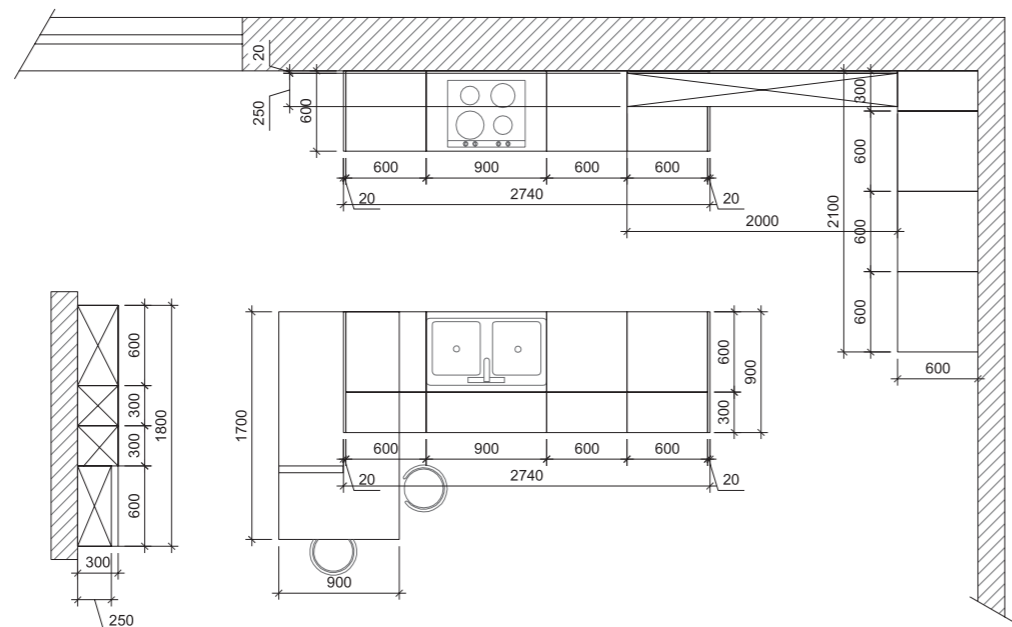

H = 720mm base units
H = 1200/300mm wall units
H = 1336mm tall units

FRONTS Timber / Acrylic **FRONTS COLOR** Roca / White TopMatt **HANDLES** 0005 (width 597mm) / concealed pull grips C-1/C-2 Schüco **WORKTOP** 38mm, HPL, color Claystone White / Davos Oak Truffle Brown **WORKTOP EDGE** ABS Claystone White / ABS Davos Oak Truffle Brown **OPEN SHELVES** 4mm, clear glass Graphite / 18mm, Timber Roca **WALL PANEL** 18mm, Timber Roca **PLINTH** PVC, color White Gloss, height 100mm

BERNE