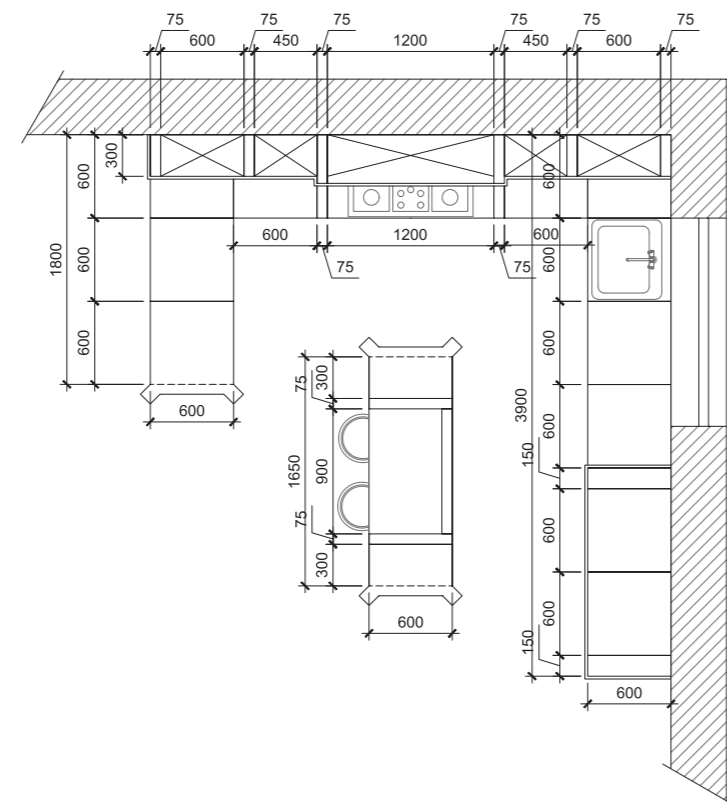

H = 720mm напольные шкафы *base units*
H = 720/600mm навесные шкафы *wall units*
H = 2035mm пеналы *tall units*

FRONTS T514 Natural ash wood **FRONTS COLOR** 102 **DECORATIVE FRONTS** Front with lattice insert #2
GLASS FRONTS Without cross bars **HANDLES** 503-D1 (128mm hole spacing) **WORKTOP** 38mm,
HPL, color Galicia **WORKTOP EDGE** Solid ash wood, edge profile №1 **PLINTH** Decorative plinth #1,
MDF/ ash wood veneer/solid ash wood, color 102, height 147mm **DECORATIVE ELEMENTS** Plaster
#5; lower decorative support OND-1(150/75), OND-1(150/150); upper decorative support OVD-1(150);
decorative support OD-4; crown moulding B-3K Combi straight (strip in smooth design);
decorative trim NM «Plate rack» (width 596mm); valance #4; straight balustrade (shaped balusters);
pelmet PM-3 straight; decorative range hood P-15; decorative panel BPD-6-1; corner filler NMU