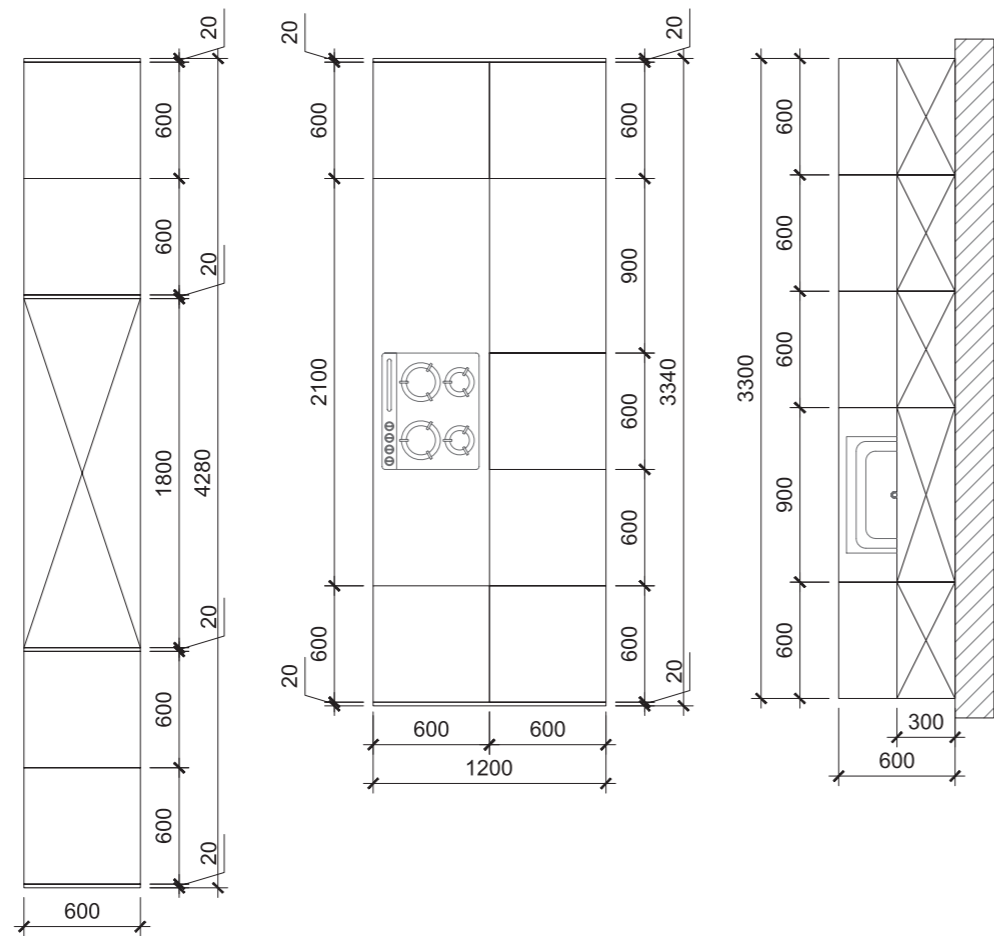

H = 720mm base units
H = 360mm wall units
H = 2035mm tall units

FRONTS Matt HPL **FRONTS COLOR** Volcano Matt **WORKTOP** 38mm, HPL, color Volcano / 70mm, hollow core with square edged profile, MDF/ash wood veneer, color #180 wax stain Dark **WORKTOP EDGE** ABS Volcano / lamella, solid ash wood, thickness 3mm **SHELVING SYSTEM** SmartCube Schüco **PLINTH** Matt HPL, color Volcano Matt, height 100mm

VOLCANO