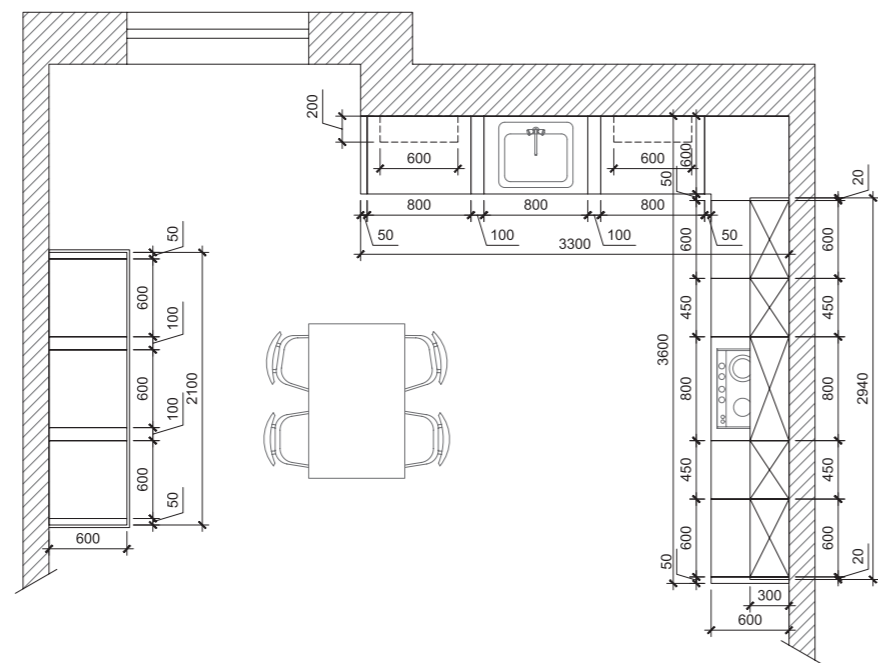

H = 720mm base units
H = 720/405mm wall units
H = 2080mm tall units

FRONTS T512 Natural ash wood **FRONTS COLOR** 110 (gold patina) **DECORATIVE FRONTS** Front with lattice insert #2, front Combi-V (veneered MDF / glass), front Combi-G (veneered MDF / lattice insert #2), set of fronts «Trio», convex curved solid fronts (R=1000mm) **GLASS FRONTS** With cross bar **HANDLES/KNOBS** 71-T3 (128mm hole spacing), 77-T3 **WORKTOP** 38mm, KS with double chamfer edge profile (chamfer 3x3mm/2), solid ash wood, color #184 oil-wax finish Chestnut / 38mm, HPL, color Ferro Bronze **WORKTOP EDGE** Solid ash wood, edge profile №1 **PLINTH** Plinth with shaped recess, solid ash wood, color 110 (gold patina), height 97mm; shaped convex curved plinth, MDF/ash wood veneer, color 110 (gold patina), height 97mm **DECORATIVE ELEMENTS** Pilaster #2; lower decorative support OND-1(100/50); decorative support OD-6-1(820), OD-6-2; crown moulding B-3K straight (strip in smooth design); decorative shelf P1 (barrel-shaped balusters), width 600mm; corner filler NMU