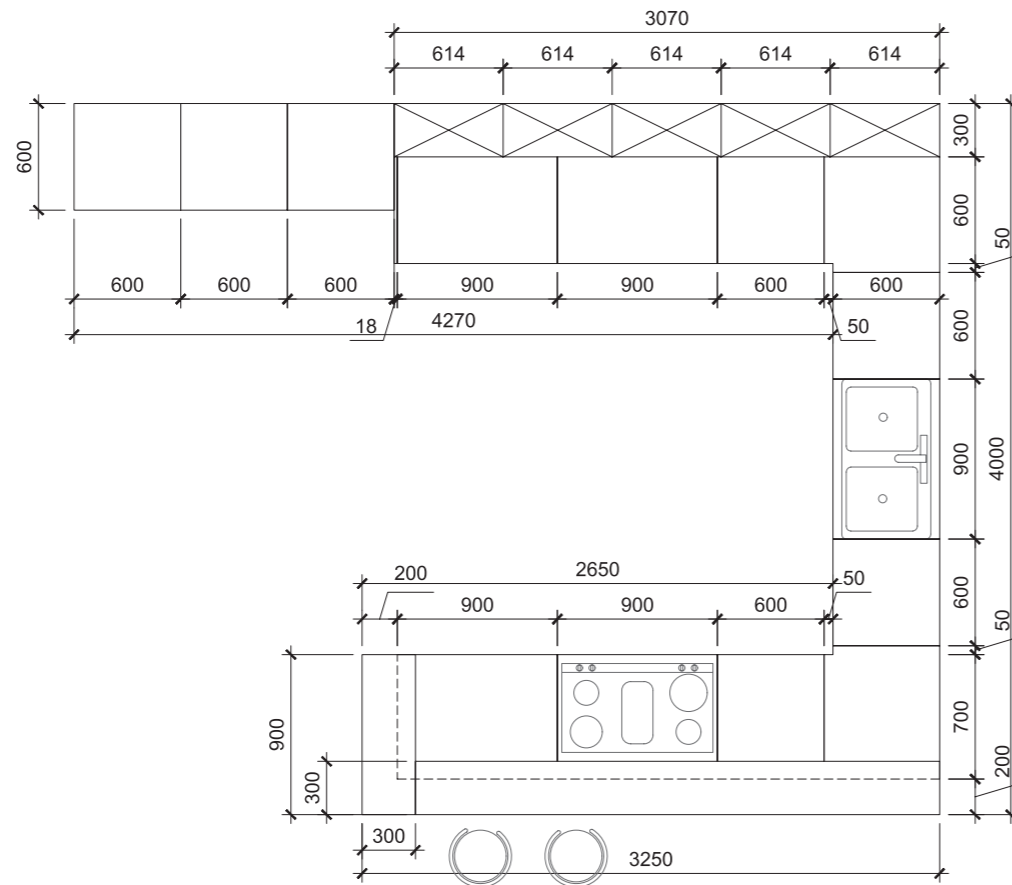

H = 777mm base units
H = 1470mm add-on units
H = 2100mm tall units

FRONTS Matt HPL / T219V Ash wood veneer **FRONTS COLOR** Taupe Matt / #180 wax stain Dark **GLASS**
FRONTS Clear glass (glass thickness 4mm), aluminium frame profile A-1 (color Terra Black)
DISPLAY UNITS (BACK PANEL) Lacquered MDF, color NCS S 0300N Matt **NICHES** 19mm, lacquered
MDF, color NCS S 0300N Matt **HANDLES** Profile VOLPATO Gola 80/G12 AL 09, Gola 80/G13 AL 09
WORKTOP 38mm, HPL, color Taupe / Valmasino Marble Light Grey **WORKTOP EDGE** ABS Taupe / ABS
Valmasino Marble Light Grey **PLINTH** PVC, color Black Gloss, height 100mm

TAUPE