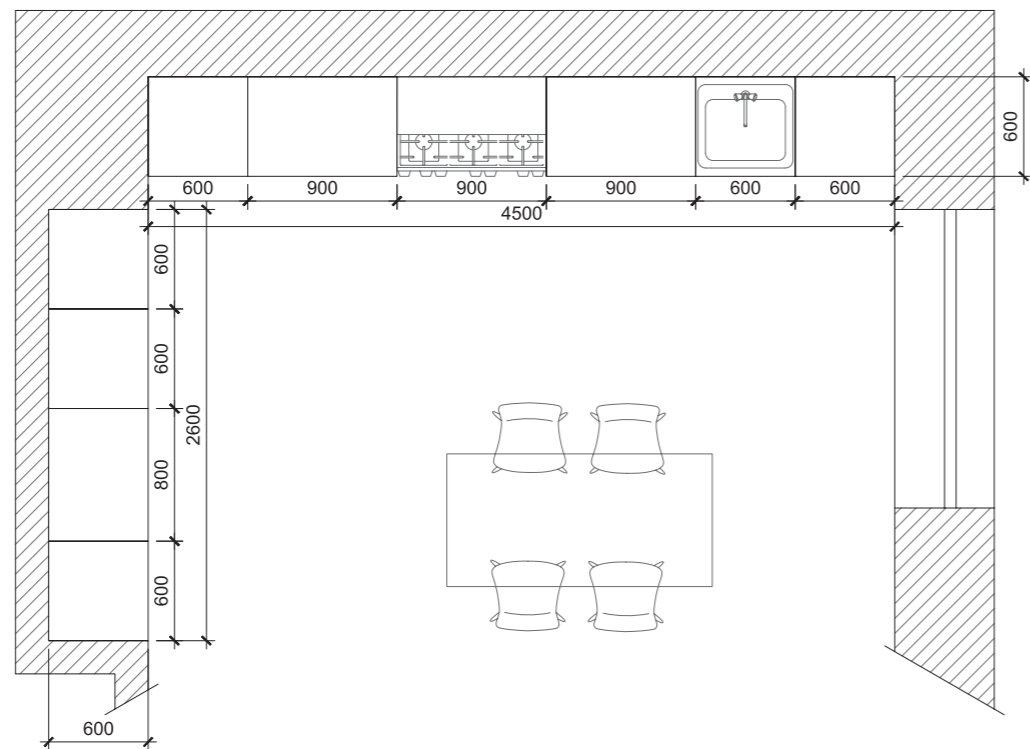

SYNCHRO PURE

H = 720mm base units
 H = 600mm add-on units
 H = 2035mm tall units

FRONTS MDF/PVC **FRONTS COLOR** Oak Classic Synchro **HANDLES** 0005 (width 597, 897mm)
WORKTOP 38mm, HPL, color Icy **WORKTOP EDGE** ABS Icy **PLINTH** MDF/PVC, color Oak Classic Synchro, height 150mm **PULL-OUT STORAGE UNIT** VSA **DINING TABLE** Palermo, solid ash wood, color 101 (without patina), W/L/H: 740/1190/770mm