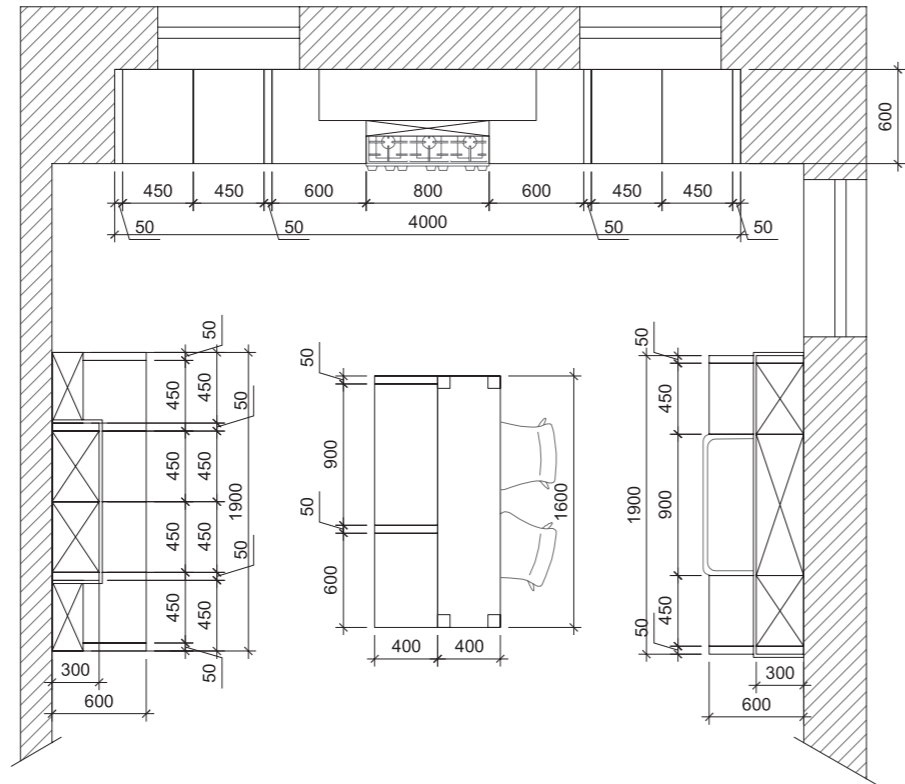

H = 720mm base units
H = 720mm wall units
H = 2035mm tall units

FRONTS T519 Natural ash wood **FRONTS COLOR** 101 (without patina) / 124 **DECORATIVE FRONTS** Front with lattice insert #1 **GLASS FRONTS** Without cross bars, mullion glass front #1 **KNOBS** Porcelain Nickel **WORKTOP** 38mm, HPL, color Davos Oak Truffle Brown **WORKTOP EDGE** ABS Davos Oak Truffle Brown **OPEN SHELVES** 19mm, chipboard/ash wood veneer, color 101 (without patina) **PLINTH** Straight, chipboard/ash wood veneer, color 101 (without patina) / 124, height 97mm **DECORATIVE ELEMENTS** Pilaster #2, #4; lower decorative support OND-1(100/50); crown moulding B-4 straight; decorative trim NM «Plate rack» (width 896mm); decorative trim NM-1 (width 896mm); straight balustrade (barrel-shaped balusters); tongue and groove panelling