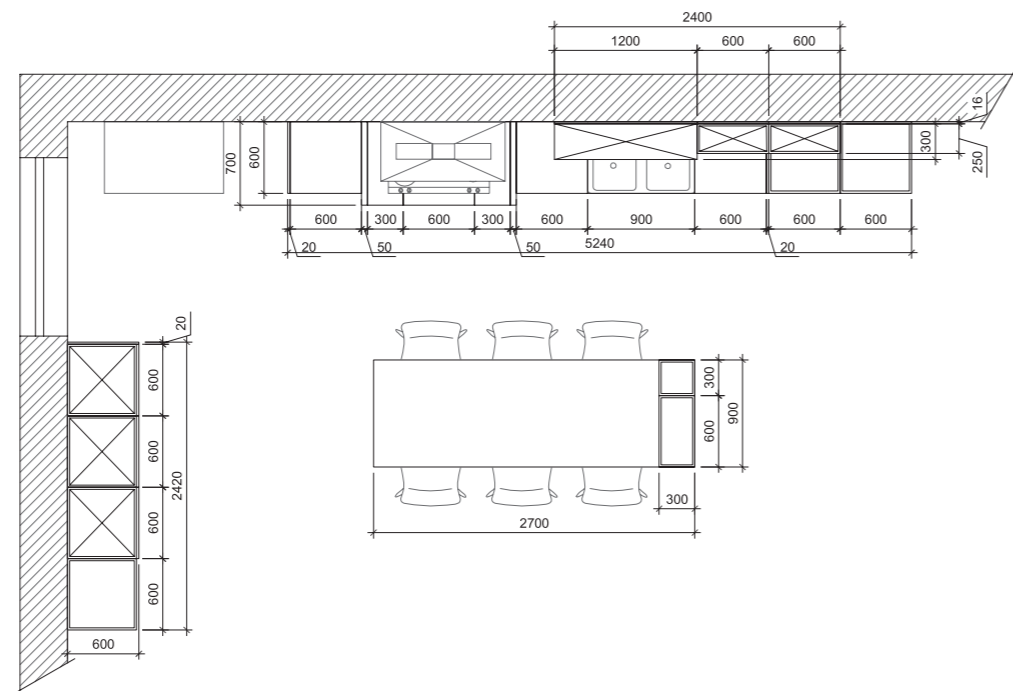

H = 720mm base units
H = 600mm wall units
H = 2035mm tall units

FRONTS Timber / Lacquered MDF **FRONTS COLOR** Albus / RAL 9005 Jet Black Matt **GLASS FRONTS** Clear glass Graphite (glass thickness 4mm), aluminium frame profile A-2 (color Terra Black) **HANDLES** 784-T2 (160mm hole spacing) **WORKTOP** 20mm/50mm, quartz agglomerate, color Galaxy **TABLE TOP** 50mm, solid ash wood, color #183 oil-wax finish Clear **SHELVING SYSTEM** SmartCube Schüco **PLINTH** Lacquered MDF, color RAL 9005 Jet Black Matt, height 100mm

LOFT TIMBER