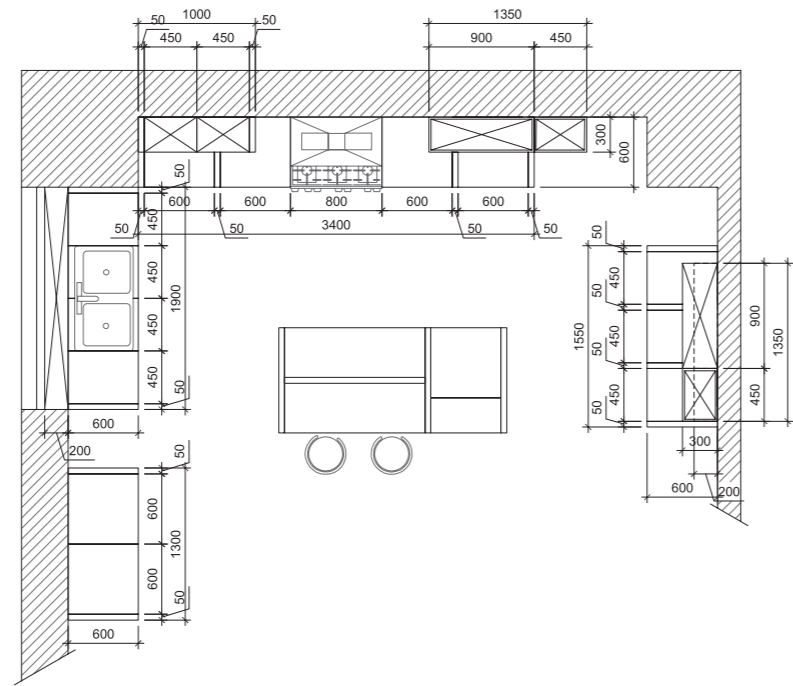

H = 720mm base units
H = 600mm wall units
H = 1740mm tall units

FRONTS T536 Natural ash wood **FRONTS COLOR** 120 / 137 (without patina) **DECORATIVE FRONTS** Front Combi-V1 (veneered MDF / «Loft» clear glass), front Combi-V2 («Loft» clear glass / veneered MDF) **GLASS FRONTS** «Loft» clear glass (polymer pattern Chrome), aluminium frame profile A-2 (color Terra Black) **HANDLES/HINGES** 777-T2 (32mm hole spacing), 47-01, faux butt hinge WCR250-T2, strap hinge WCR100-T2 **WORKTOP** 38mm/50mm, quartz agglomerate, color Galaxy **OPEN SHELVES** 50mm, hollow core with square edged profile, MDF/ash wood veneer, color 120 / 19mm, chipboard/ash wood veneer, color RAL 1016 Sulfur Yellow **PLINTH** Straight, chipboard/ash wood veneer, color 120, height 147mm **SHELVING SYSTEM** SmartCube Schüco **DECORATIVE ELEMENTS** Decorative panel BPD-9-1(150)-1, BPD-9-1(150/720)-2, BPD-9-2-1, BPD-9-3; corbel shelf LGP-1(450), LGP-1(900), color RAL 1016 Sulfur Yellow; corner filler NMU