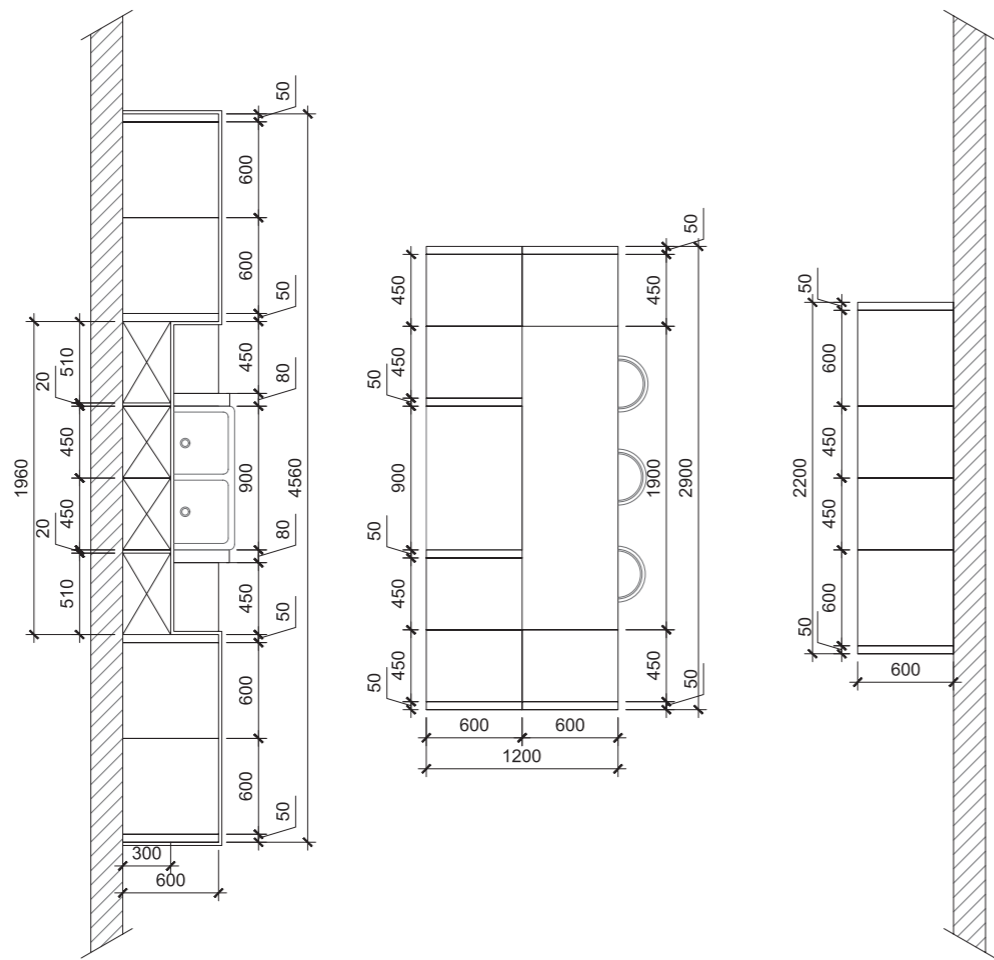

H = 720mm base units
H = 720mm wall units
H = 2035mm tall units

FRONTS T511 Natural ash wood **FRONTS COLOR** 111 / 137 (without patina) **GLASS FRONTS** Without cross bars **HANDLES** 5301-0015 (128mm hole spacing) **WORKTOP** 38mm, HPL, color Valmasino Marble Light Grey **WORKTOP EDGE** ABS Valmasino Marble Light Grey **PLINTH** Straight, chipboard/ash wood veneer, color 111 / 137 (without patina), height 97mm **DECORATIVE ELEMENTS** Pilaster #3, #9; lower decorative support OND-1(100/50); decorative support OD-9(820); crown moulding LGB-1 straight; decorative trim NM-1