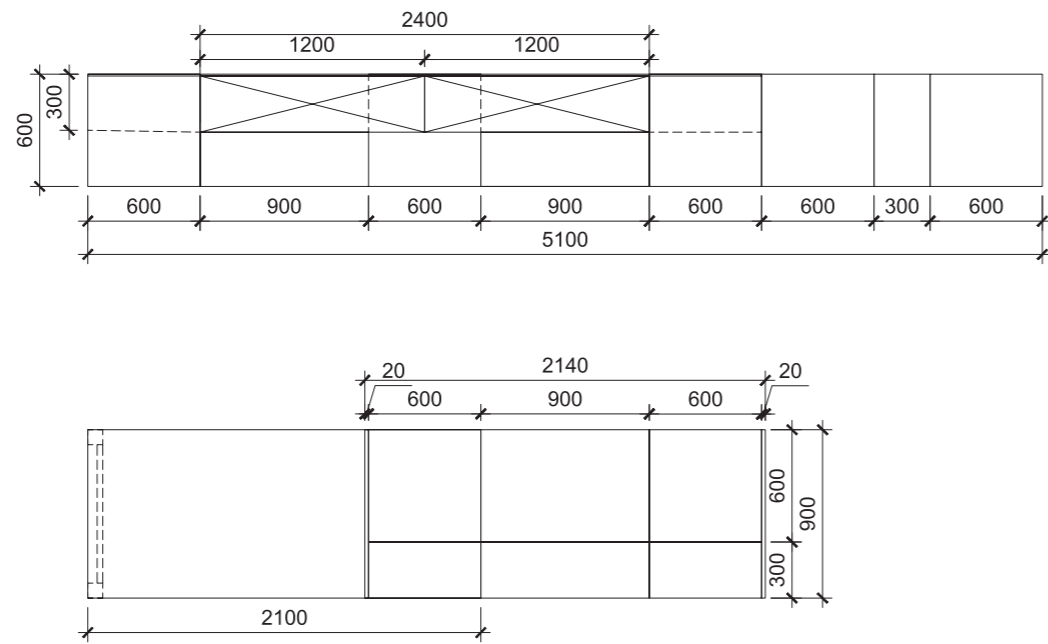

H = 777mm base units
H = 600mm wall units
H = 2035mm tall units

FRONTS Timber / Acrylic **FRONTS COLOR** Kesten / Talc TopMatt **HANDLES** Profile VOLPATO Gola 80/G12 AL 09, Gola 80/G15 AL 09 **WORKTOP** 38mm, HPL, color Latteri / 38mm, solid ash wood, color #181 wax stain Walnut **WORKTOP EDGE** ABS Latteri **OPEN SHELVES** 10mm, clear glass **PULL-OUT LARDER UNIT** HSA **PLINTH** PVC, color Black Gloss, height 100mm **ACCESSORIES** Hanging rail Groove

KESTEN