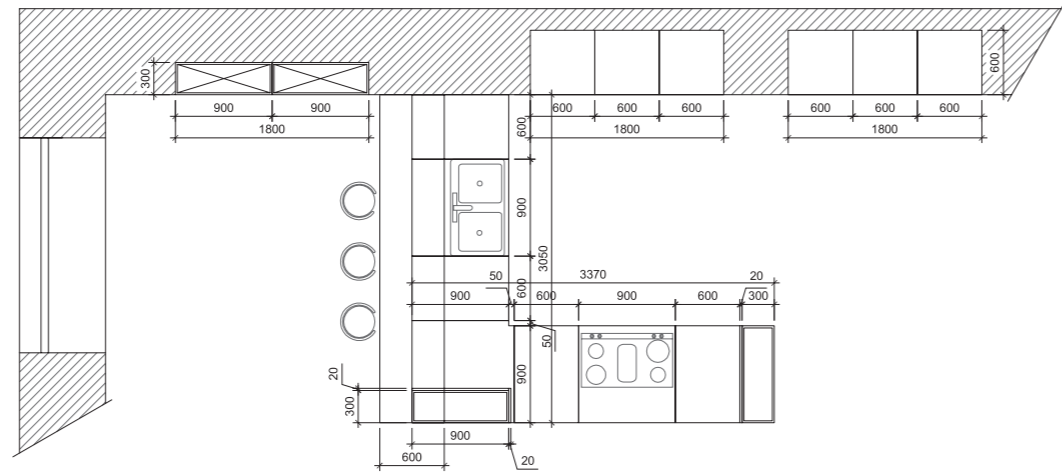

H = 720mm base units
H = 2035mm tall units

FRONTS Synchron **FRONTS COLOR** Blaber / Piena **HANDLES** RC089-01 **WORKTOP** 38mm, HPL, color Claystone White / 80mm, solid ash wood, color #183 oil-wax finish Clear **WORKTOP EDGE** ABS Claystone White **SIDE PANELS (KITCHEN ISLAND) / OPEN SHELVES** 19mm, lacquered MDF, color RAL 9003 Signal White Matt **SHELVING SYSTEM** SmartCube Schüco **PLINTH** Lacquered MDF, color RAL 9003 Signal White Matt, height 150mm

LOFT SYNCRON