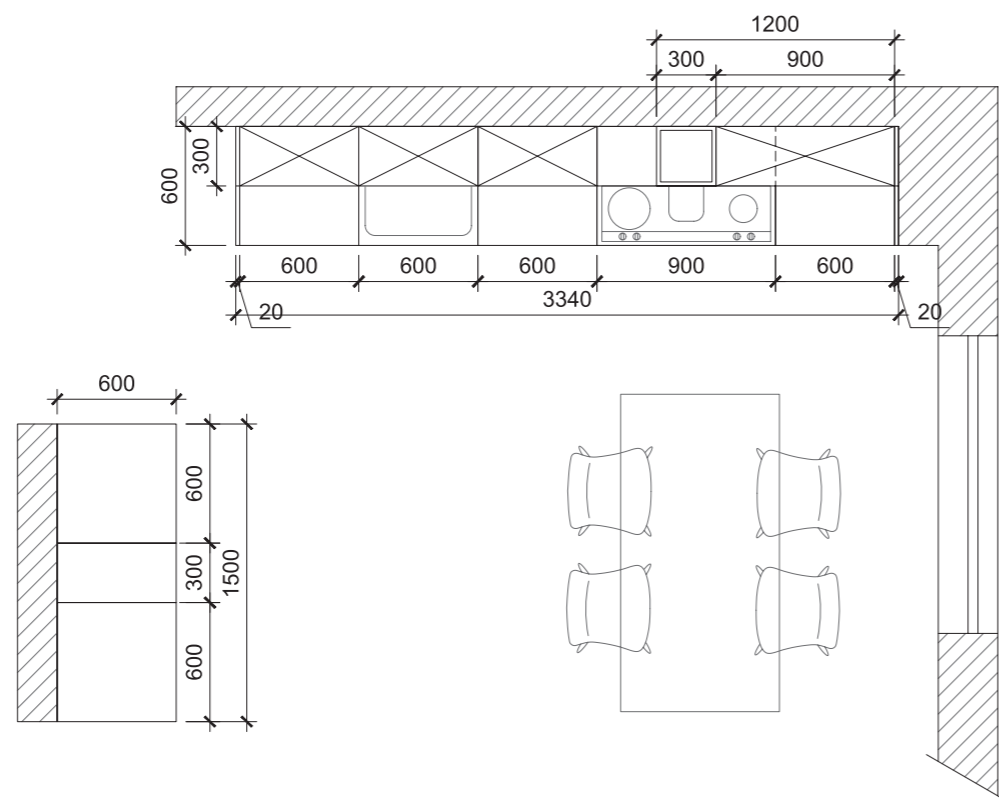

H = 720mm base units
H = 300mm wall units
H = 1336mm tall units

FRONTS Hagen (MDF/PVC) **FRONTS COLOR** Ash Light Grey / Bronze Brown **HANDLES** S2995 (192mm hole spacing) **WORKTOP** 38mm, HPL, color Galicia **WORKTOP EDGE** ABS Galicia **SPLASHBACK** 7mm, HPL, color Galicia (height 300mm) **OPEN SHELVES** 18mm, MFC, color Graphite **PLINTH** MFC, color Graphite, height 100mm **SHELVING SYSTEM** SmartCube Schüco