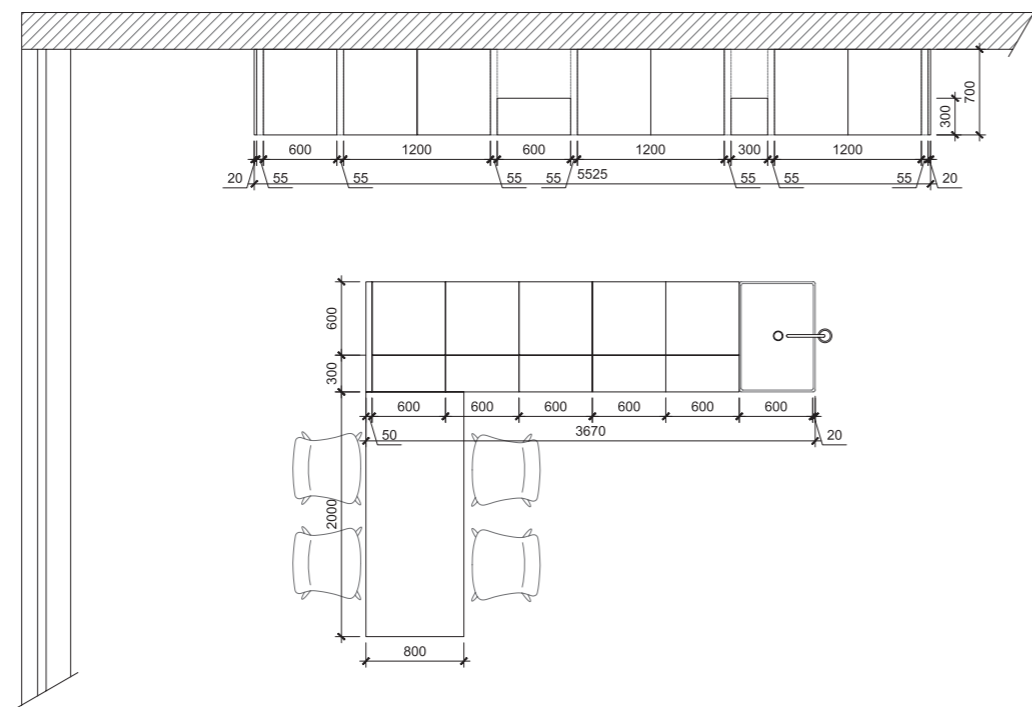

H = 720mm base units
H = 2035mm tall units

FRONTS Lacquered MDF **FRONTS COLOR** NCS S 8005-R20B Matt **HANDLES** Profile VOLPATO Gola 80/G12 AL 09 / handle recesses **WORKTOP** 40mm, quartz agglomerate, color Galaxy **TABLE TOP** 38mm, KS with double pencil round (edge profile N91), solid ash wood, color #180 wax stain Dark **SHELVING** 19mm, chipboard/ash wood veneer, color #180 wax stain Dark **INTERIOR FINISHING (TALL CABINETS)** 19mm, chipboard/ash wood veneer, color #180 wax stain Dark / 18mm, MFC, color Graphite **PLINTH** Lacquered MDF, color NCS S 8005-R20B Matt, height 100mm **ACCESSORIES** Tara storage tray

BORNEO