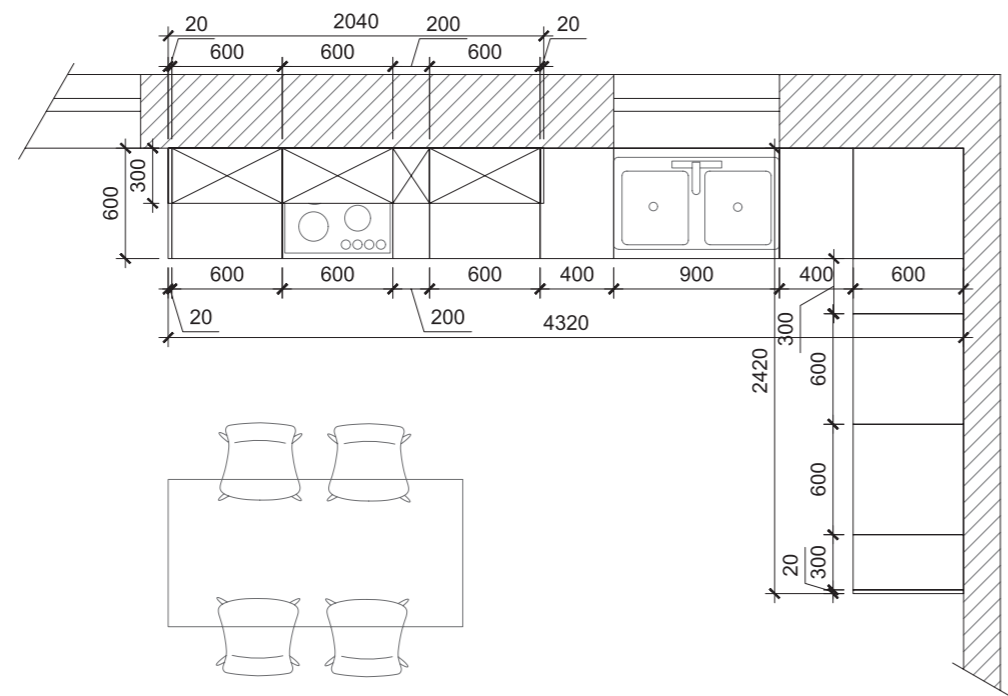

H = 720mm base units
H = 720mm wall units
H = 2035mm tall units

FRONTS MDF/PVC **FRONTS COLOR** Oak Pure Synchro / Latte **HANDLES** 47-01 (128mm hole spacing) **OPEN SHELVES** 18mm, MFC, color Platinum **WORKTOP** 38mm, HPL, color Chromix Anthracite **WORKTOP EDGE** ABS Chromix Anthracite **PLINTH** MFC, color Platinum, height 100mm

SYNCHRO PURE