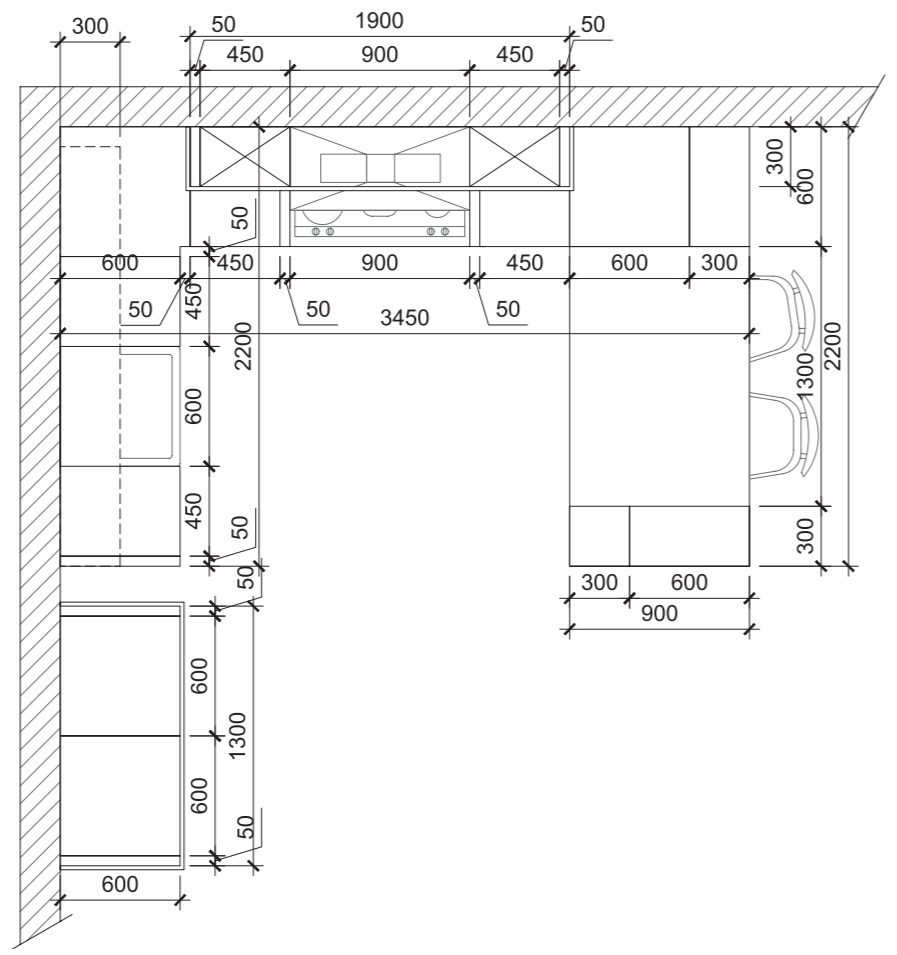

H = 720mm base units
H = 720mm wall units
H = 2035mm tall units

FRONTS Clyde (MDF/PVC) **FRONTS COLOR** White Supermatt / Wolfram Grey **HANDLES** RC089-02 **WORKTOP** 38mm, HPL, color Kansas Oak Brown **WORKTOP EDGE** ABS Kansas Oak Brown **WALL SHELF / SHELVES (BASE UNIT)** 19mm, MDF/PVC, color Wolfram Grey / 18mm, MFC, color Premium White **WINE RACK** 18mm, MFC, color Graphite **PLINTH** MFC, color Graphite / Premium White, height 100mm **DECORATIVE ELEMENTS** Pilaster #1, crown moulding B-30 straight

CLYDE