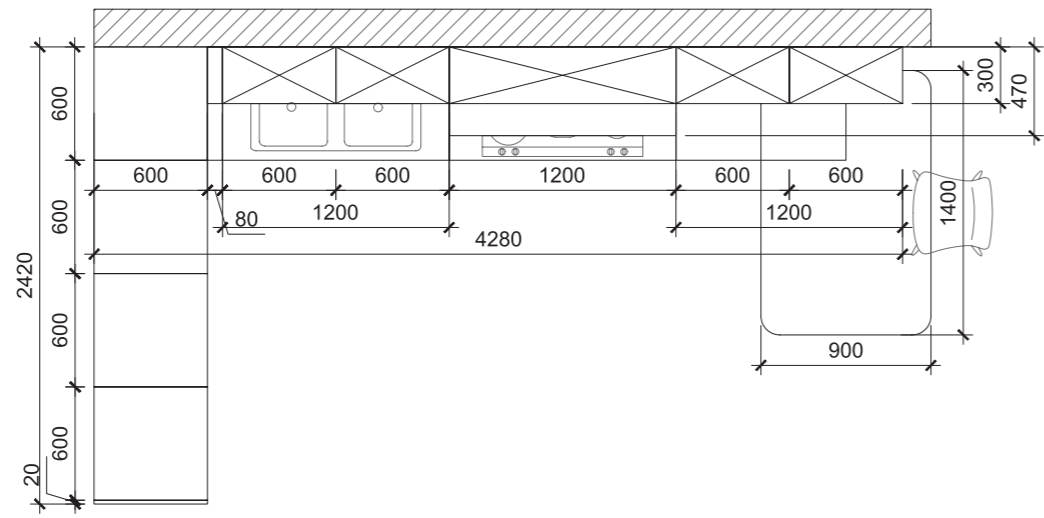

H = 720mm base units
H = 915/770mm wall units
H = 2300mm tall units

FRONTS Timber / Matt glass **FRONTS COLOR** Maron / Smoky Matt **GLASS FRONTS** Clear glass Graphite (glass thickness 4mm), aluminium frame profile A-1 (color Terra Black) **INTERIOR FINISHING (DISPLAY UNITS)** 18mm, MFC, color Attic Wood **WORKTOP** 38mm, HPL, color Ceneri **WORKTOP EDGE** ABS Ceneri **BREAKFAST BAR** 40mm, MDF/PVC, color Oak Cognac Synchro **PLINTH** PVC, color Black Gloss, height 100mm

MARON