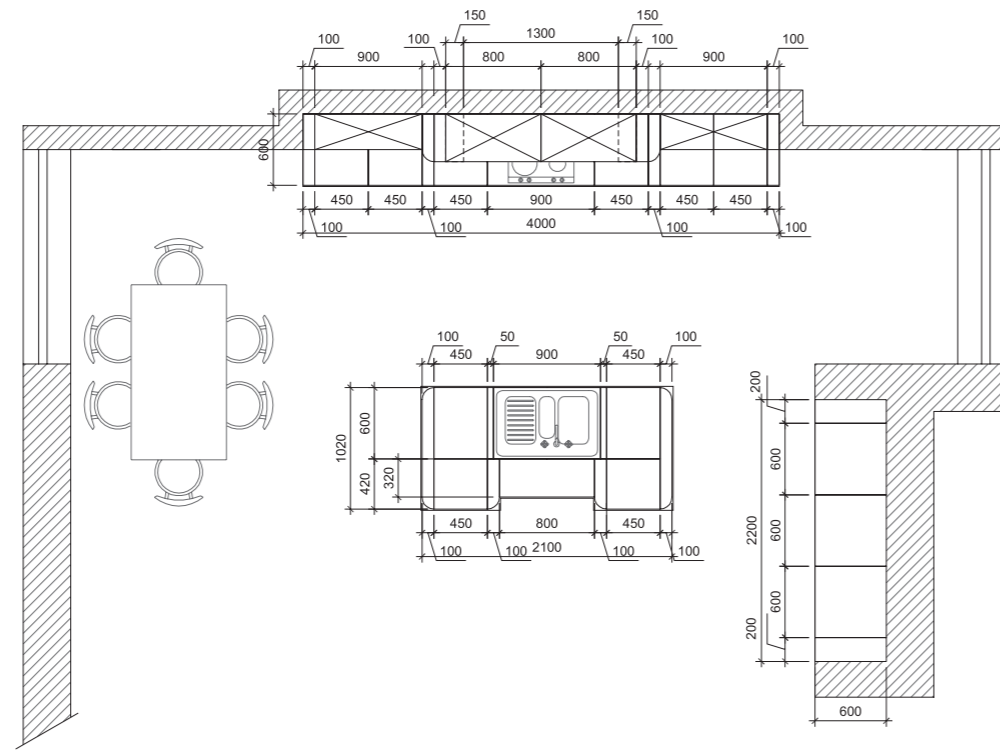

H = 720mm base units
H = 915mm wall units
H = 2230mm tall units

FRONTS T518 Natural ash wood **FRONTS COLOR** 110 (gold patina) / 124 (gold patina) **GLASS FRONTS** Without cross bars **HANDLES** N/A **WORKTOP** N/A **PLINTH** Straight, chipboard/ash wood veneer, color 110 (gold patina) / 124 (gold patina), height 97mm **DECORATIVE ELEMENTS** Pilaster #9; lower decorative support OND-1(100/50); crown moulding B-5 straight, B-5 shaped; decorative elements of wood pulp (design-5); pelmet PM-1 straight; decorative panel BPD-2-1-1, BPD-4-1, BPD-5-1; tongue and groove panelling

PALERMO