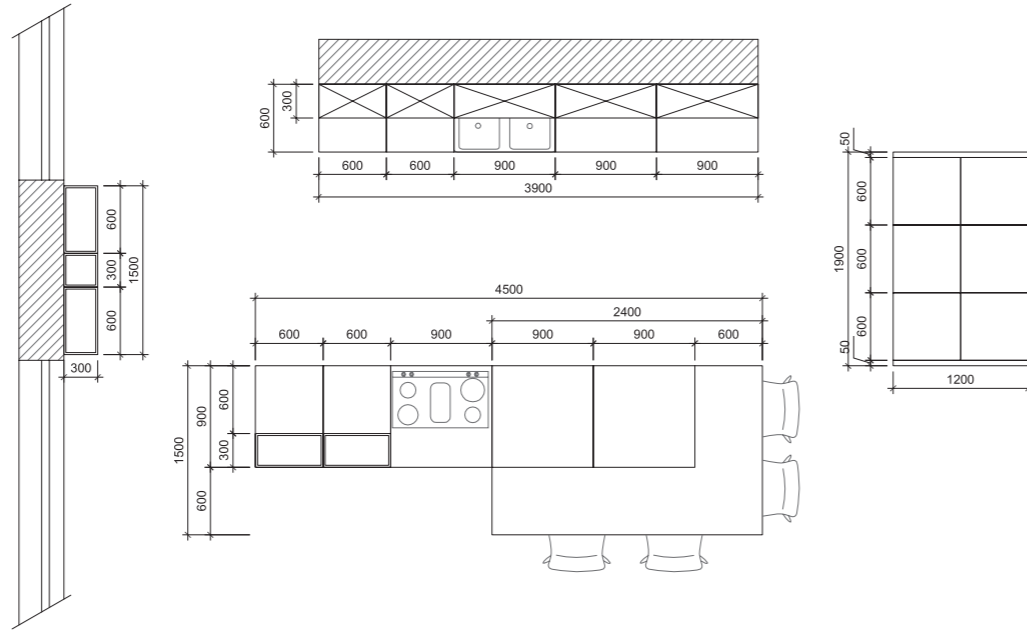

H = 720mm base units
H = 600mm wall units
H = 2035mm tall units

FRONTS Linnea (MDF/PVC) / T219V Ash wood veneer **FRONTS COLOR** Wolfram Grey / #182 oil-wax finish Rosewood **FRONT CENTER PANEL** Laminate with magnetic surface **HANDLES** RS286 (160, 192mm hole spacing), profile VOLPATO Gola 80/G13 AL 09 **WORKTOP** 38mm, HPL, color Ceramic Terra **WORKTOP EDGE** ABS Ceramic Terra **SHELVING** 19mm, MDF/PVC, color Wolfram Grey / 19mm, chipboard/ash wood veneer, color #182 oil-wax finish Rosewood **SHELVING SYSTEM** SmartCube Schüco **PLINTH** MDF/PVC, color Wolfram Grey, height 150mm

LOFT ECO