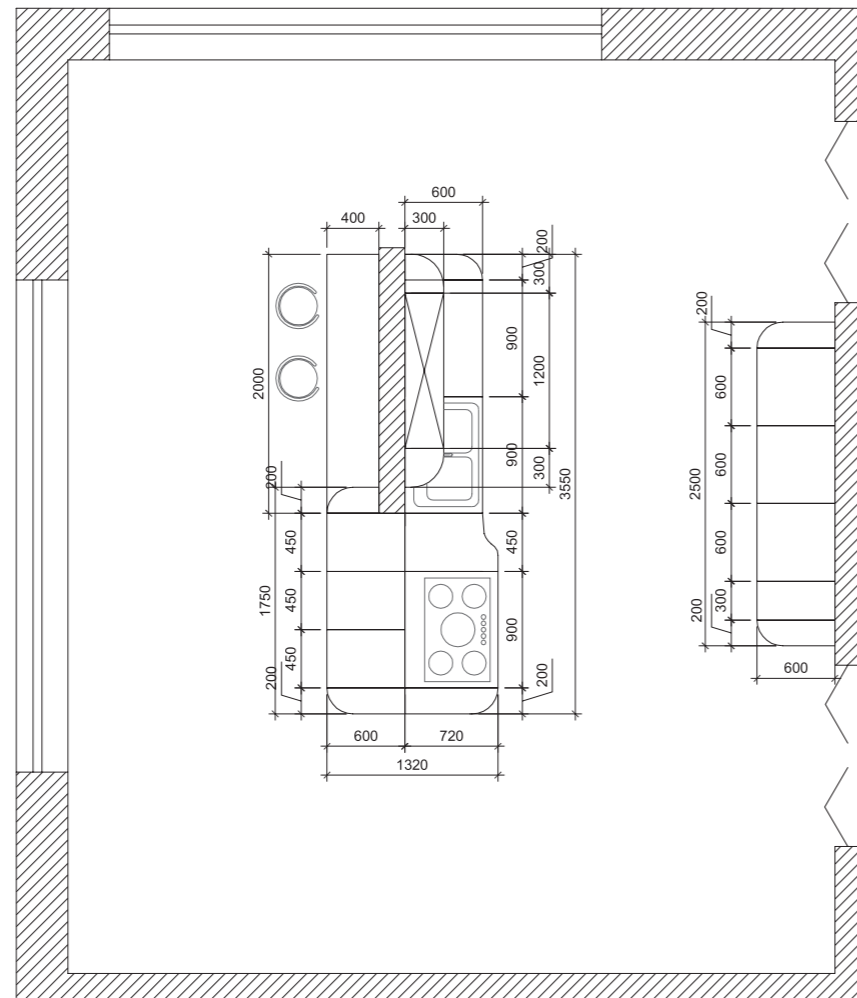

H = 720mm base units
H = 720mm wall units
H = 1336mm tall units

FRONTS Lacquered MDF **FRONTS COLOR** NCS S 3005-G50Y Matt (textured surface) / RAL 9003 Signal White Gloss **HANDLE RECESSES** KV-1/KV-2 **WORKTOP** 20mm, quartz agglomerate, color Bianco **OPEN SHELVES** 19mm, lacquered MDF, color NCS S 3005-G50Y Matt (textured surface) **PLINTH** PVC, color White Gloss, height 100mm