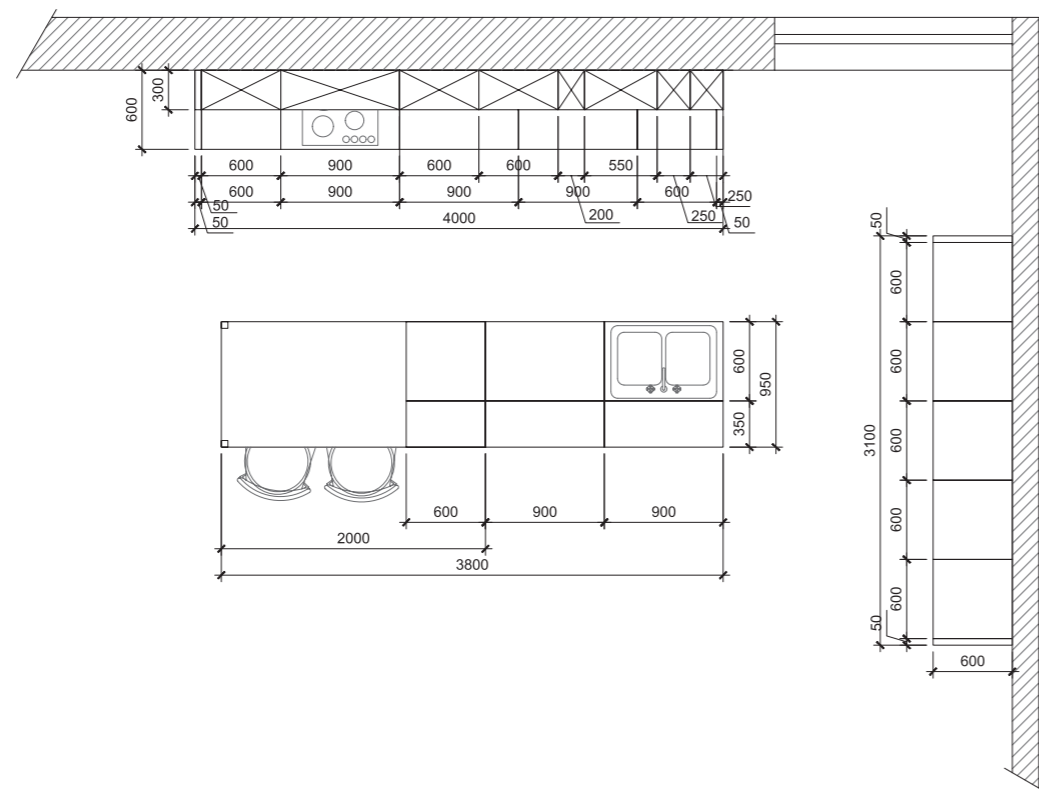

H = 777mm base units
H = 600mm wall units
H = 1570mm tall units

FRONTS HPL **FRONTS COLOR** Grey / Storm **HANDLES** Concealed pull grips C-3 Schüco **WORKTOP** 38mm, HPL, color Valmasino Marble Light Grey **WORKTOP EDGE** ABS Valmasino Marble Light Grey **BREAKFAST BAR** 38mm, KS with square edged profile, solid ash wood, color #181 wax stain Walnut **OPEN SHELVES** 4mm, clear glass Graphite / 19mm, chipboard/ash wood veneer, color #181 wax stain Walnut **PLINTH** PVC, color Black Gloss, height 100mm

OLDWIN