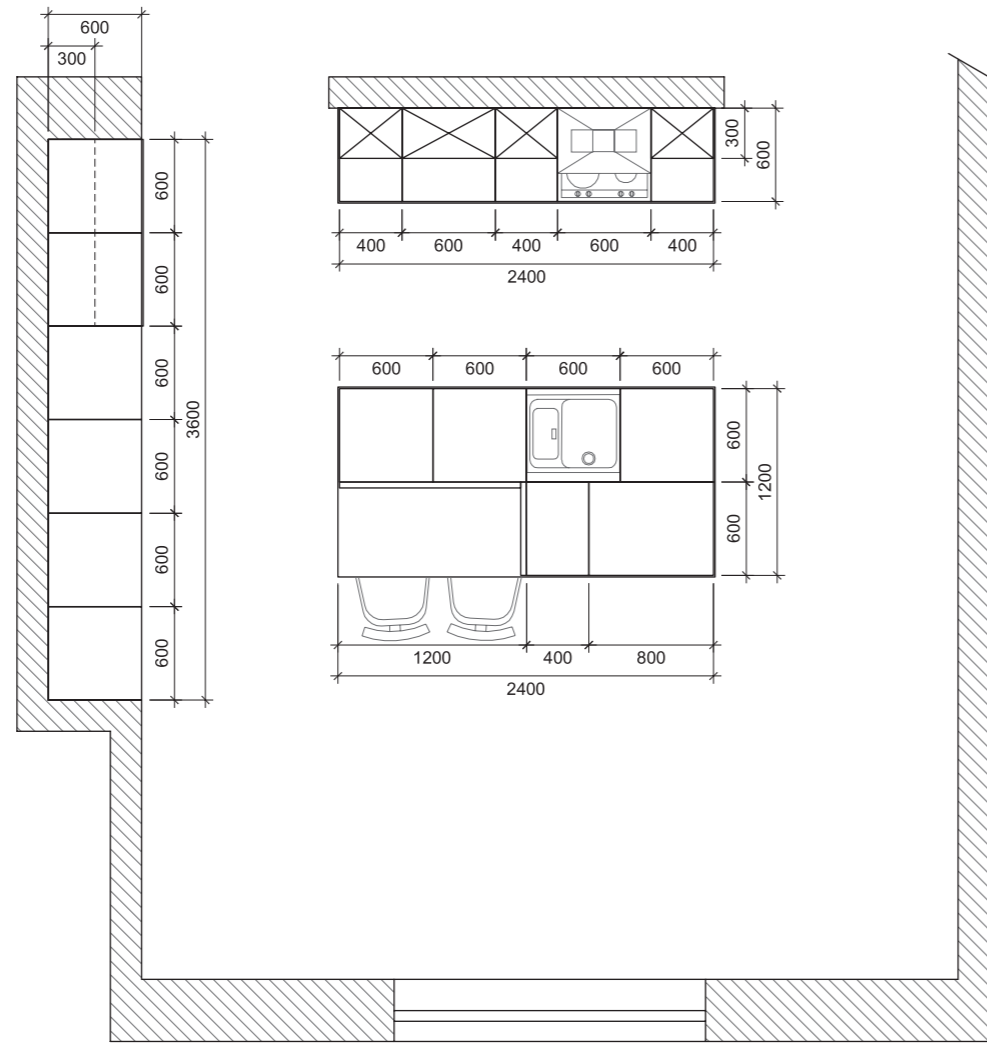

84
86
88
90
92
94
96
98
100
102
104
106
108

H = 720mm base units
 H = 720mm wall units
 H = 2080/1350mm tall units

FRONTS T308 Natural alder wood **FRONTS COLOR** 133 (patina Graphite) / 135 (without patina) **DECORATIVE FRONTS** Front with lattice insert #1 **GLASS FRONTS** With/without cross bars, mullion glass front #1 **HANDLES/KNOBS** 47-01 (128mm hole spacing), 47-01 **WORKTOP** 38mm, HPL, color Galicia **WORKTOP EDGE** ABS Galicia **TABLE TOP** 38mm, KS with square edged profile, solid ash wood, color #180 wax stain Dark **PLINTH** Straight, chipboard/alder wood veneer, color 133 (patina Graphite) / 135 (without patina), height 97mm **DECORATIVE ELEMENTS** Plaster #9, corbel shelf LGP-1(600) / LGP-2(600) with hooks; corner filler NMU

VERANO

H = 720mm base units
 H = 720mm wall units
 H = 2035mm tall units

FRONTS T501 Natural ash wood **FRONTS COLOR** 124 **GLASS FRONTS** Without cross bars **HANDLES** 10-08 Aluminium (160mm hole spacing) **WORKTOP/ISLAND SUPPORT** 38mm, HPL, color Davos Oak Truffle Brown **WORKTOP EDGE** ABS Davos Oak Truffle Brown **OPEN SHELVES** 19mm, chipboard/ash wood veneer, color 124 **PLINTH** Straight, chipboard/ash wood veneer, color 124, height 147mm