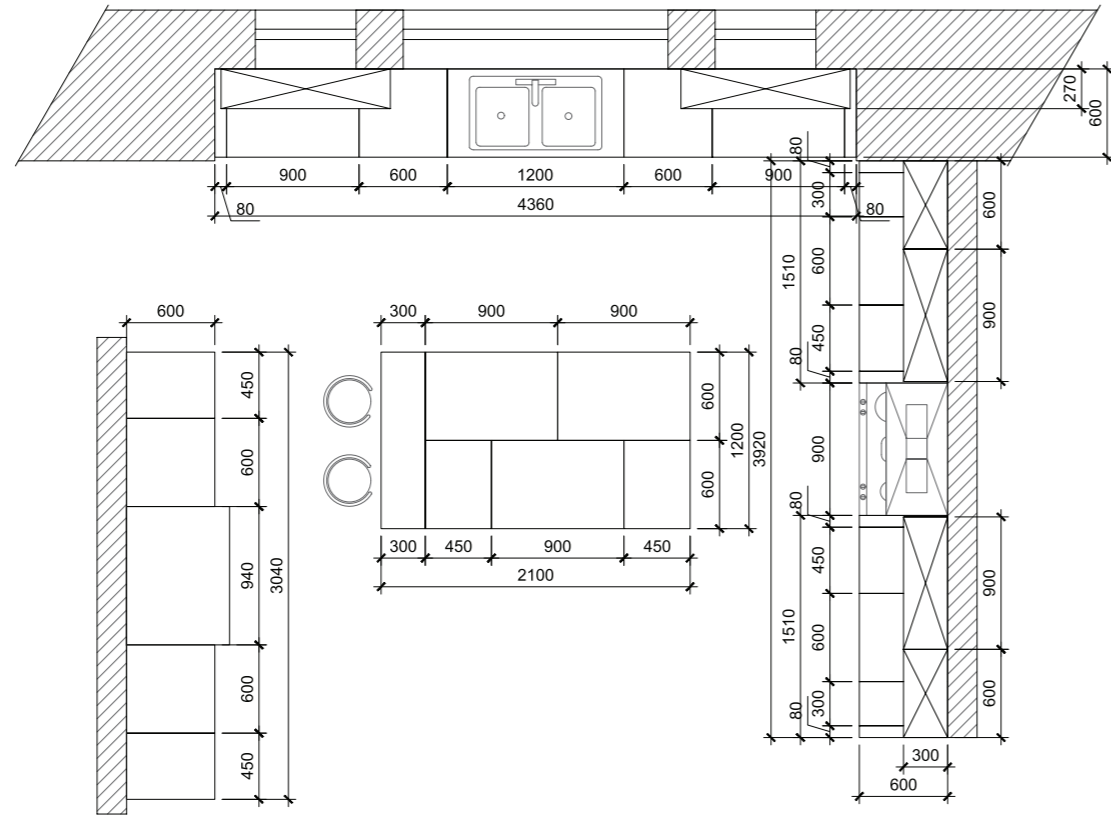

H = 720mm base units
H = 870/1360mm wall units
H = 2120mm пеналы tall units

FRONTS T509 Natural ash wood **FRONTS COLOR** 120 **GLASS FRONTS** Without cross bars, clear glass / «Loft» matt glass (polymer pattern Chrome) **HANDLES/KNOBS** 47-01 (128mm hole spacing), 47-01 **WORKTOP** 38mm, KS with square edged profile, solid ash wood, color #182 oil-wax finish Rosewood **SUSPENDED SHELVES** 19mm, chipboard/ash wood veneer, color 120 **PLINTH** Straight, chipboard/ash wood veneer, color 120, height 147mm **DECORATIVE ELEMENTS** Base wine rack cabinet WR60(870)_45R, base end shelf cabinet ES45(870)_60R, base cabinet BC45(870)GS_60 with glass shelf, decorative panel MBN-1(870)_60

FORTWOOD