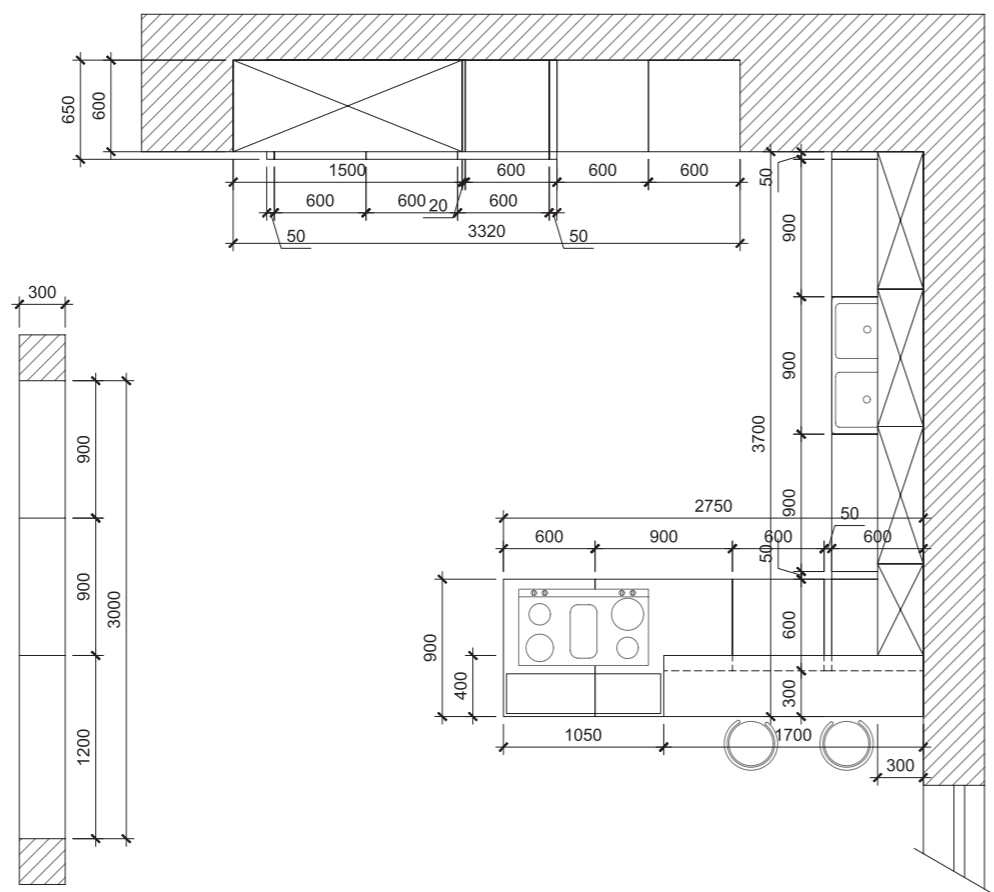

H = 720mm base units
H = 300mm wall units
H = 2230mm tall units

FRONTS Matt glass **FRONTS COLOR** Pronx Matt / Smoky Matt **HANDLES** Profile VOLPATO Gola 80/G12 AL 09, Gola 80/G15 AL 09, Gola 80/G14 AL 07 **WORKTOP** 38mm, HPL, color Ceramic Terra / 70mm, solid ash wood, color 126 (without patina) **WORKTOP EDGE** ABS Ceramic Terra **RACK/OPEN SHELVES** 19mm, chipboard/ash wood veneer, color 126 (without patina) / 50mm, hollow core with square edged profile, MDF/ash wood veneer, color 126 (without patina) **PLINTH** Matt glass, color Pronx Matt, height 100mm / lacquered MDF, color RAL 7016 Anthracite Grey Matt, height 100mm

PRONX