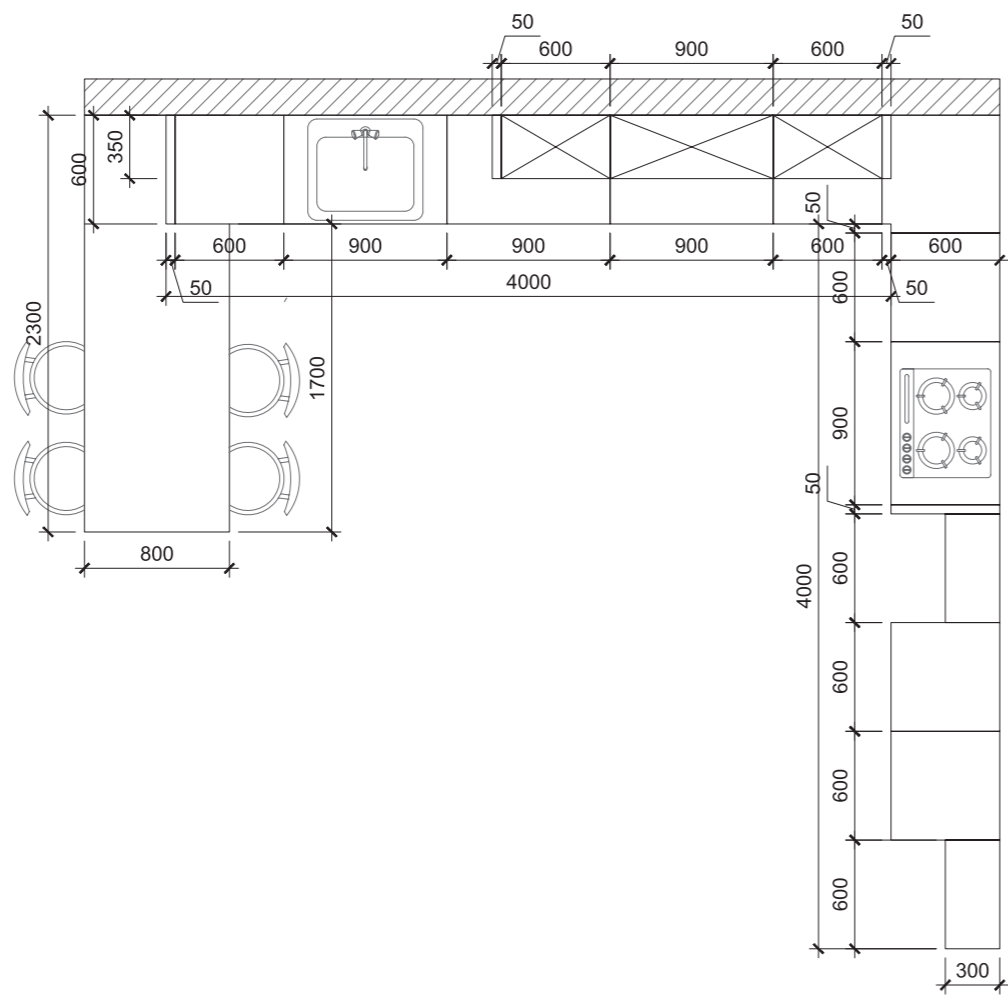

H = 777mm base units
H = 350mm wall units
H = 2035mm tall units

FRONTS Matt HPL **FRONTS COLOR** Icy Matt **SHELVING** 19mm, chipboard/ash wood veneer, color 114 (without patina), clear glass Graphite (glass thickness 4mm) **HANDLES** Concealed pull grips C-2/C-3 Schüco **WORKTOP** 38mm, HPL, color Icy **WORKTOP EDGE** ABS Icy **TABLE TOP** 38mm, KS with double pencil round (edge profile N°1), solid ash wood, color 114 (without patina) **PLINTH** Lacquered MDF, color RAL 9005 Jet Black Matt, height 100mm