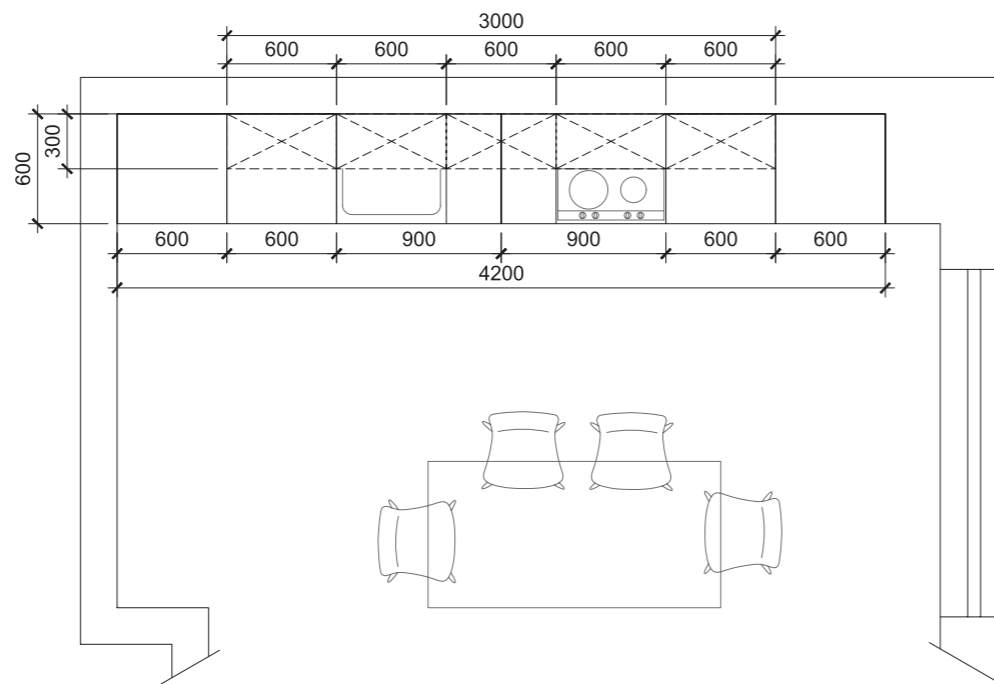

H = 720mm base units
H = 720mm wall units
H = 2035mm tall units
H = 600mm add-on units

FRONTS Synchron / Matt HPL **FRONTS COLOR** Oxido / Latteri Matt **WORKTOP** 38mm, HPL, color Latteri **WORKTOP EDGE** ABS Latteri **SPLASHBACK** 7mm, HPL, color Latteri **PLINTH** Synchron Oxido, height 100mm **ACCESSORIES** Hanging rail Groove **KITCHEN APPLIANCES** Induction hob AEG HKP65410XB, built-in oven AEG BER455120M, fully-integrated microwave AEG MBB1756D-M

OXIDO