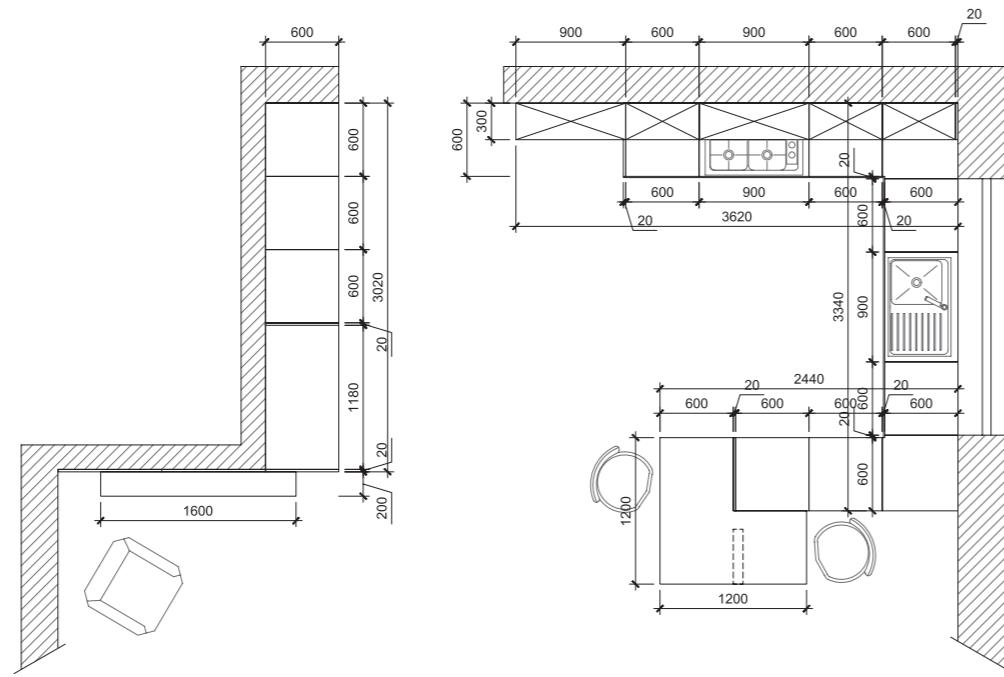

H = 720mm base units
H = 350/600mm wall units
H = 2035mm tall units

FRONTS MDF/PVC **FRONTS COLOR** Wolfram Grey / Oak Delight Synchron / Oak Cognac Synchron
HANDLES 47-01 (128mm hole spacing) **WORKTOP** 38mm, HPL, color Stone Vix **WORKTOP EDGE** ABS
Stone Vix **DINING TABLE** 75mm, solid ash wood, color #183 oil-wax finish Clear **OPEN SHELVES** 19mm,
MDF/PVC, color Oak Cognac Synchron **PLINTH** MDF/PVC, color Oak Cognac Synchron, height 100mm

EMMEN