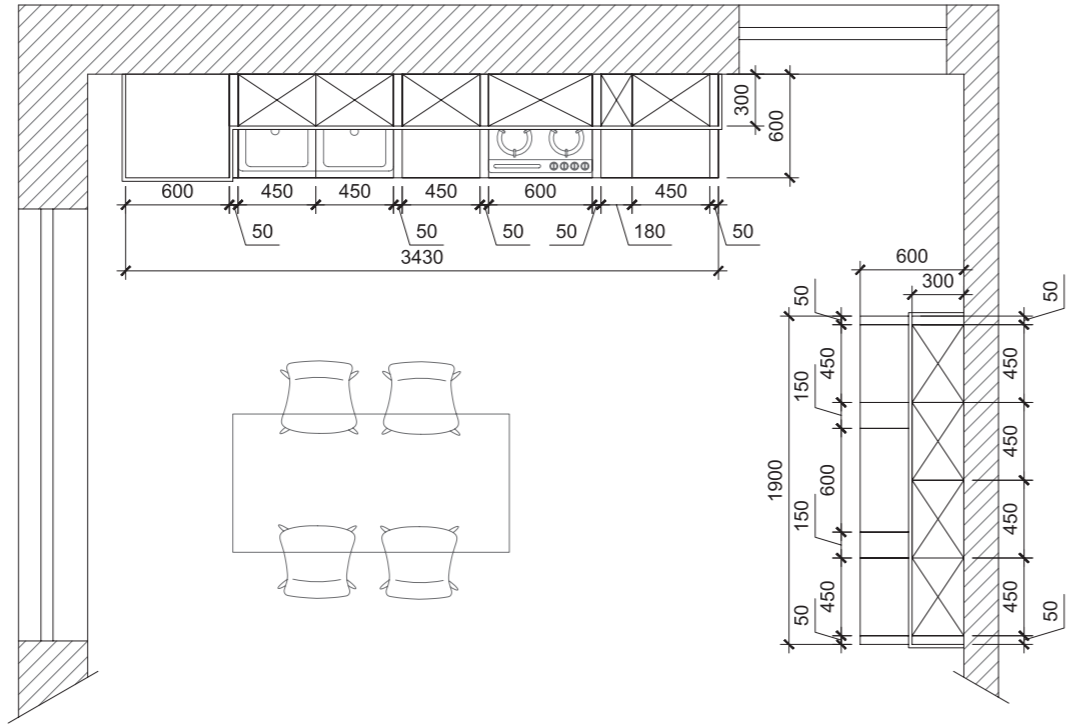

LINNEA

H = 720mm base units
 H = 720mm wall units
 H = 2230mm tall units

FRONTS Longford (MDF/PVC) **FRONTS COLOR** White Supermatt / Linen **HANDLES/KNOBS** Porcelain Nickel (96mm hole spacing), Porcelain Nickel **WORKTOP** 38mm, HPL, color Marble **WORKTOP EDGE** ABS Marble **PLINTH** MDF/PVC, color White Supermatt / Linen, height 150mm **DECORATIVE ELEMENTS** Decorative front for pull-outs; pilaster #2, #3, #4; crown moulding B-30 straight; decorative trim for open shelves/bottle storage