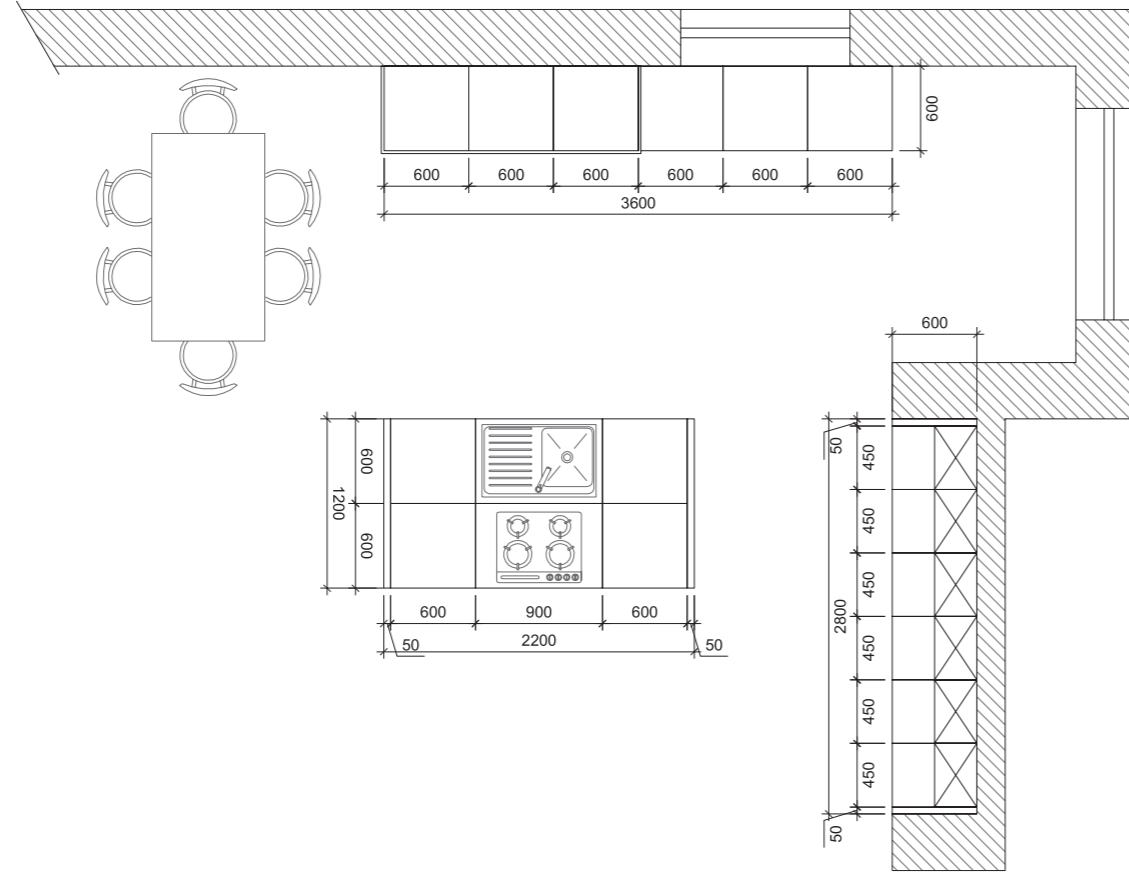

VERANO

H = 720mm base units
 H = 720mm wall units
 H = 2035mm tall units

FRONTS T501 Natural ash wood **FRONTS COLOR** 124 **GLASS FRONTS** Without cross bars **HANDLES** 10-08 Aluminium (160mm hole spacing) **WORKTOP/ISLAND SUPPORT** 38mm, HPL, color Davos Oak Truffle Brown **WORKTOP EDGE** ABS Davos Oak Truffle Brown **OPEN SHELVES** 19mm, chipboard/ash wood veneer, color 124 **PLINTH** Straight, chipboard/ash wood veneer, color 124, height 147mm

TIROL

H = 720mm base units
H = 2035mm tall units

FRONTS T506 Natural ash wood **FRONTS COLOR** 101 (without patina) **GLASS FRONTS** Without cross bars, mullion glass front #1 **KNOBS** 77-T4 **WORKTOP/BENCH TOP** 38mm, HPL, color Galicia **WORKTOP EDGE** ABS Galicia **PLINTH** Decorative plinth #1, MDF/ash wood veneer/solid ash wood, color 101 (without patina), height 147mm **DECORATIVE ELEMENTS** Pilaster #9, lower decorative support OND-1(150/50), crown moulding B-3 straight