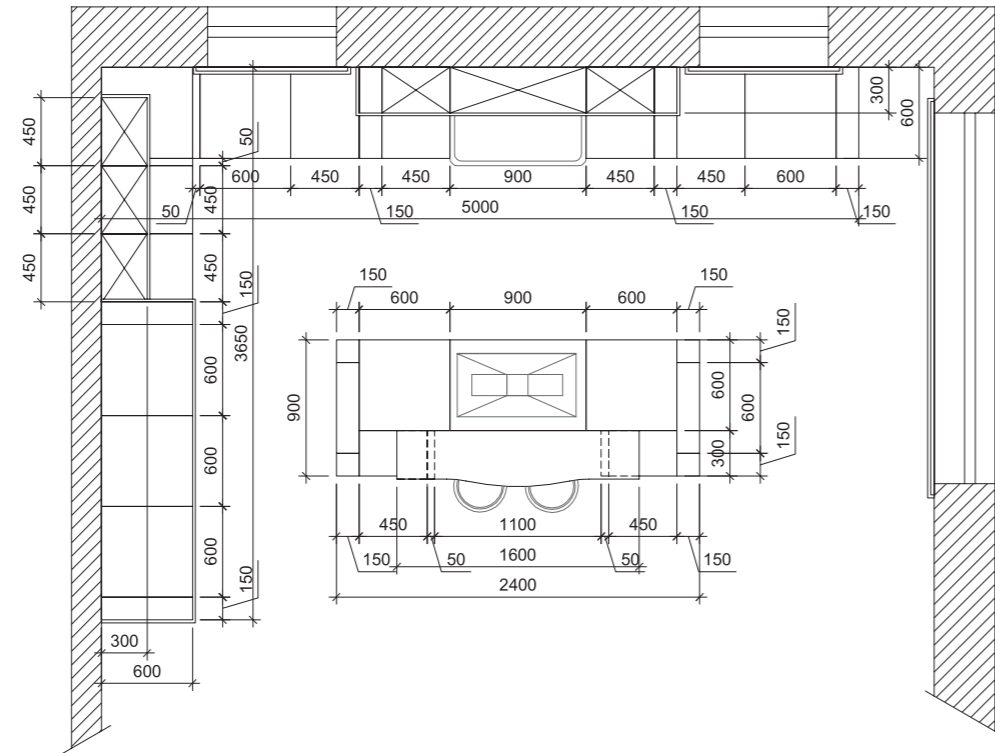

MADEIRA

H = 720mm base units
 H = 720mm wall units
 H = 2035mm tall units

FRONTS T515K Natural ash wood **FRONTS COLOR** 110 **GLASS FRONTS** Mullion glass front #2
HANDLES/KNOBS Porcelain Bronze (96mm hole spacing), Porcelain Bronze **WORKTOP** 38mm, HPL,
 color Nacarado / 60mm, solid ash wood, color #182 oil-wax finish Rosewood **WORKTOP EDGE** Solid
 ash wood, edge profile №2 **PLINTH** Decorative plinth #1, MDF/ash wood veneer/solid ash
 wood, color 110, height 147mm **DECORATIVE ELEMENTS** Pilaster #9; lower decorative support
 OND-2-1, OND-2-2L/R, OND-2-3; upper decorative support OVD-2; crown moulding B-3K
 Combi straight (rope strip 15k); decorative elements of wood pulp (design-4); capital #3; straight
 balustrade (shaped balusters); pelmet PM-3 straight; wall plate rack 90; decorative panel BPD-7-2;
 corner filler NMU