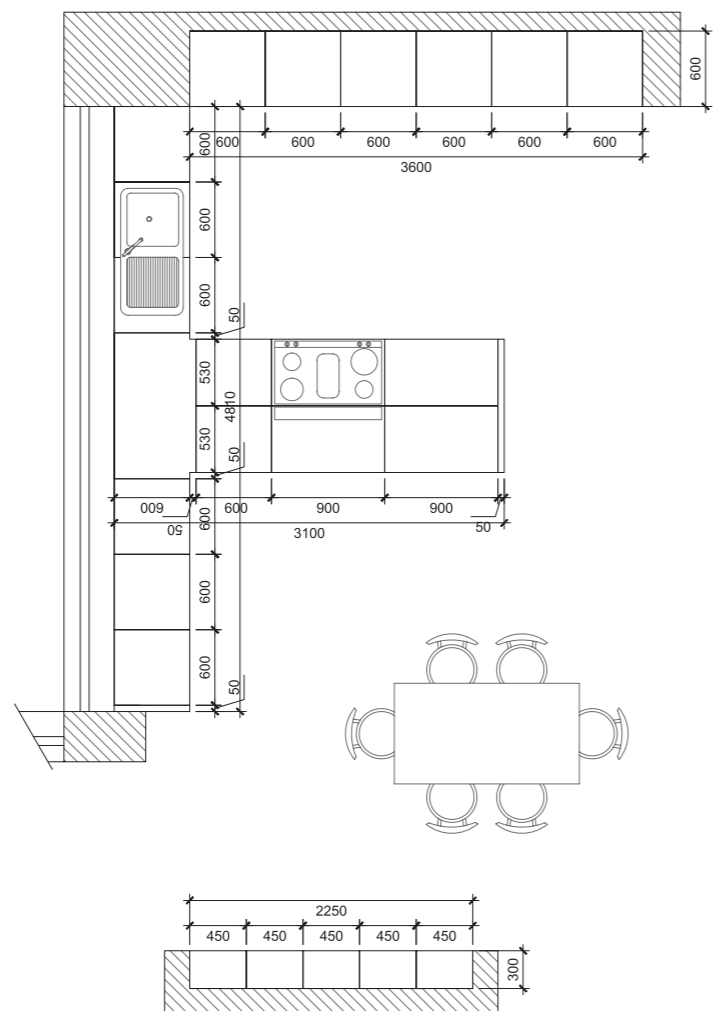

H = 720mm base units
H = 350mm wall units
H = 2035/2400mm tall units

FRONTS Matt glass **FRONTS COLOR** Snow Matt / Smoky Matt **GLASS FRONTS** Clear glass (glass thickness 4mm), aluminium frame profile A-1 (color Terra Black) **HANDLES** Profile VOLPATO Gola 80/G12 AL 07, Gola 80/G13 AL 07, Gola 80/G15 AL 07 **WORKTOP** 12mm, ceramic, color Kankara **PLINTH** Lacquered MDF, color RAL 7016 Anthracite Grey Matt / RAL 9003 Signal White Matt, height 100mm