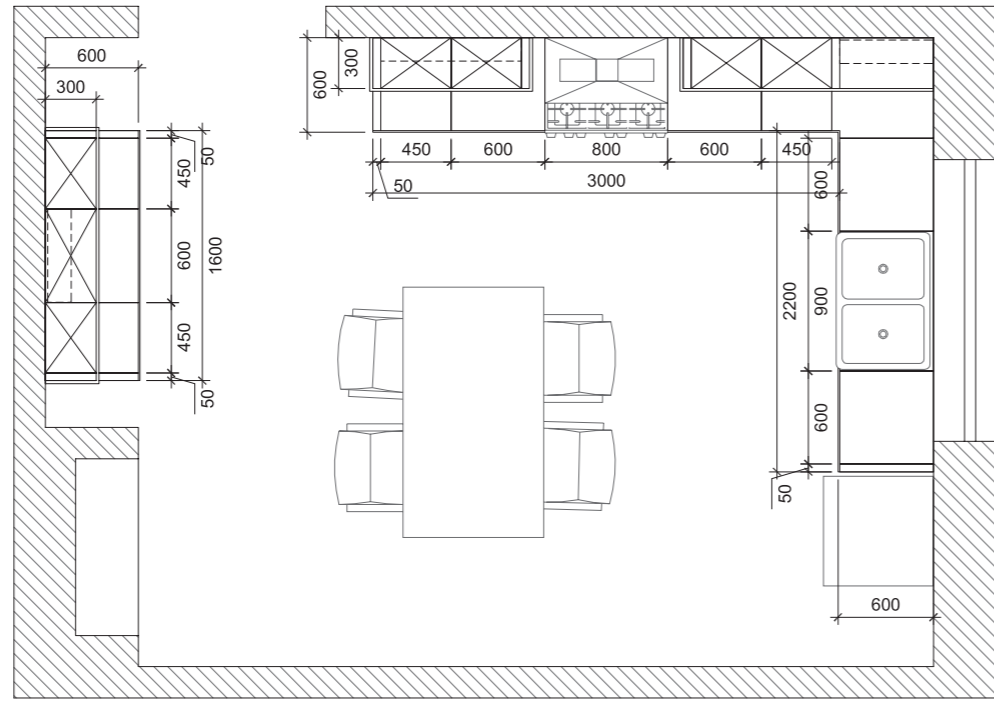

H = 720mm base units
H = 720/405mm wall units

FRONTS T537 Natural ash wood **FRONTS COLOR** 125 / 101 (without patina) **DECORATIVE FRONTS** Front Combi-V1 (veneered MDF / glass), front Combi-V2 (glass / glass), front Combi-G (veneered MDF / veneered MDF) **HANDLES** 11-11 (32, 96mm hole spacing) **WORKTOP** 38mm, KS with square edged profile, solid ash wood, color #182 oil-wax finish Rosewood **WALL EDGING STRIP** Solid ash wood, color #182 oil-wax finish Rosewood **PLINTH** Straight, chipboard/ash wood veneer, color 125, height 147mm **DINING TABLE** Palermo, solid ash wood, color 101 (without patina), W/L/H: 740/1190/770mm **DECORATIVE ELEMENTS** Decorative panel BPD-9-1(150)-1, BPD-9-2-1, BPD-9-3; corbel shelf LGP-1(450), LGP-1(600), LGP-1(900); crown moulding LGB-1 straight; tongue and groove panelling; corner filler NMU

LUGANO