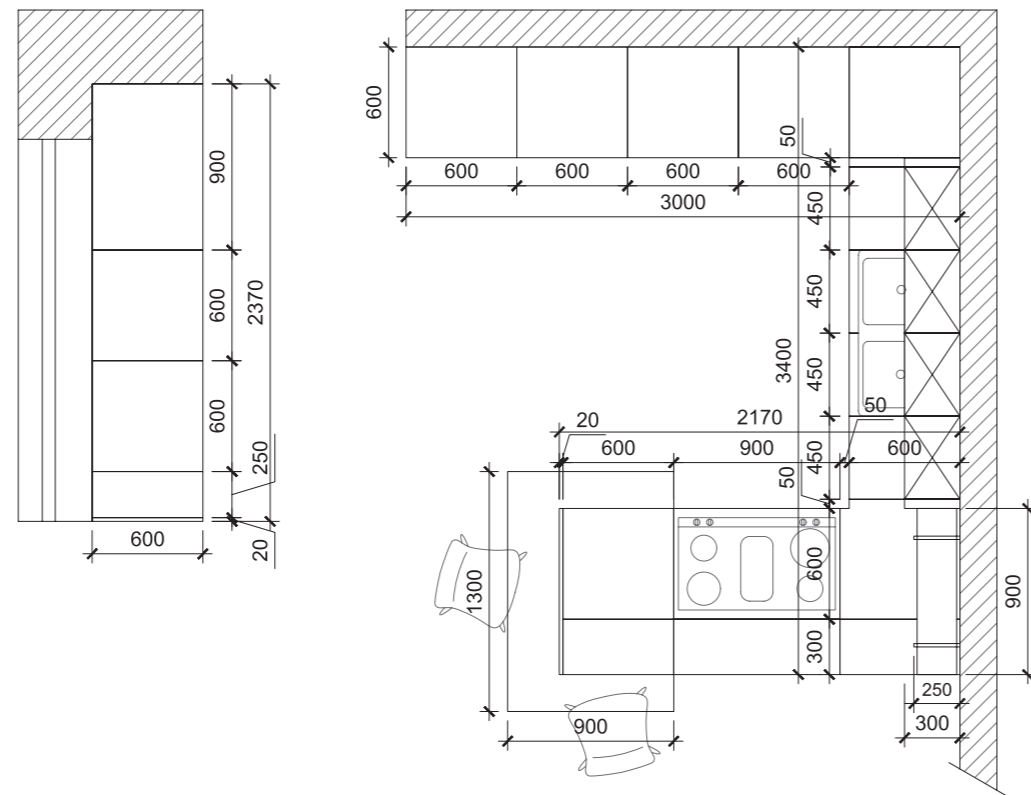

H = 720mm base units
H = 720mm wall units
H = 2230mm tall units

FRONTS Trent (MDF/PVC) **FRONTS COLOR** White Supermatt / RAL 5007 Brillant Blue Matt **HANDLES/ KNOBS** 47-01 (128mm hole spacing) / 47-01 **WORKTOP** 38mm, HPL, color Volcano / 38mm, KS with square edged profile, solid ash wood, color #182 oil-wax finish Rosewood **WORKTOP EDGE** ABS Volcano **NICHES** 19mm, chipboard/ash wood veneer, color #182 oil-wax finish Rosewood **PLINTH** PVC, color White Matt / Lacquered MDF, color RAL 5007 Brillant Blue Matt, height 100mm **DECORATIVE ELEMENTS** Pilaster #1, #2 **SHELVING FRAME** Smartframe Schüco (shelves - 19mm, chipboard/ash wood veneer, color #182 oil-wax finish Rosewood, shelves width 900mm)