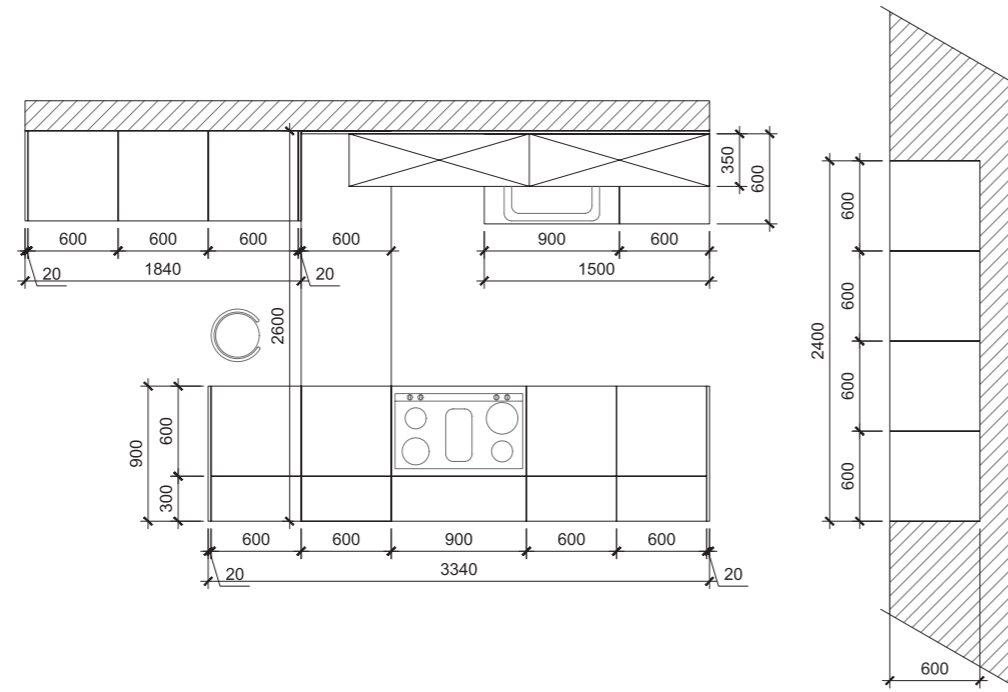

H = 720mm base units
H = 2035mm tall units

FRONTS Matt HPL **FRONTS COLOR** Latteri Matt **GLASS FRONTS** Clear glass (glass thickness 4mm), aluminium frame profile A-2 (color Champagne Brush) **WORKTOP** 38mm, HPL, color Latteri / 36mm, Synchron Varis **WORKTOP EDGE** ABS Latteri / ABS in matching color **OPEN SHELVES** 19mm, HPL, color Latteri Matt **WALL PANEL** 18mm, Synchron Varis **PLINTH** Matt HPL, color Latteri Matt, height 100mm

LATTERI