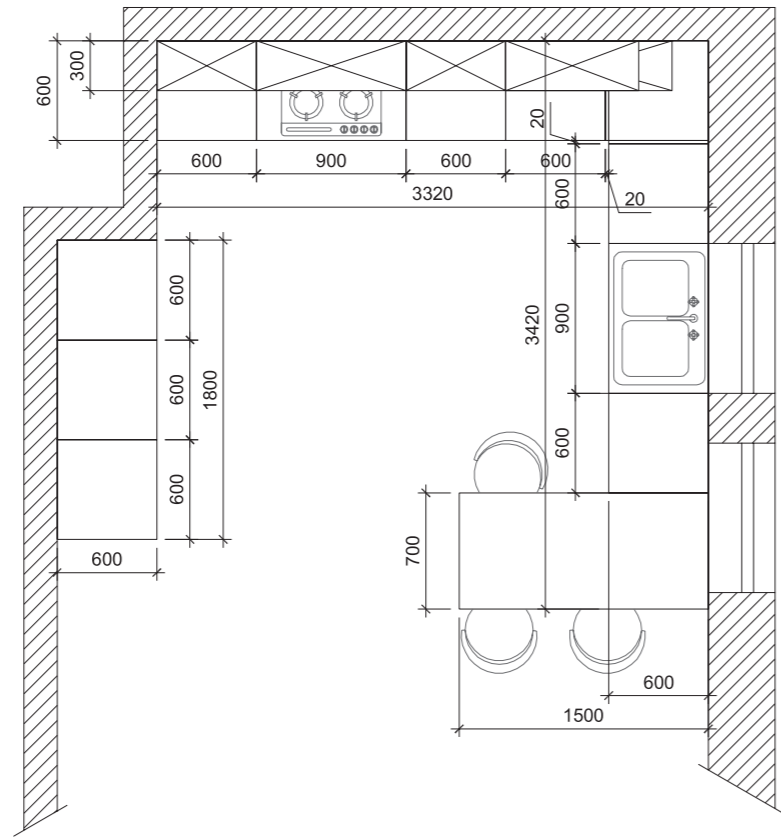

H = 720mm base units
H = 720mm wall units
H = 2035mm tall units

FRONTS Lacquered MDF **FRONTS COLOR** RAL 7031 Blue Grey Gloss / ZOV 240 Gloss / ZOV 246 Matt (textured surface) **HANDLES** 0005 (width 597mm) **WORKTOP/WALL SHELVES** 38mm, HPL, color Thuja **EDGE (WORKTOP/WALL SHELVES)** ABS Thuja **DINING TABLE** 50mm, HPL, color Thuja **EDGE (DINING TABLE)** 3D Plywood **SHELVES INTEGRATED INTO THE TALL CABINET** 18mm, MFC, color Santana **PLINTH** Lacquered MDF, color ZOV 240 Gloss / RAL 7031 Blue Grey Gloss, height 150mm