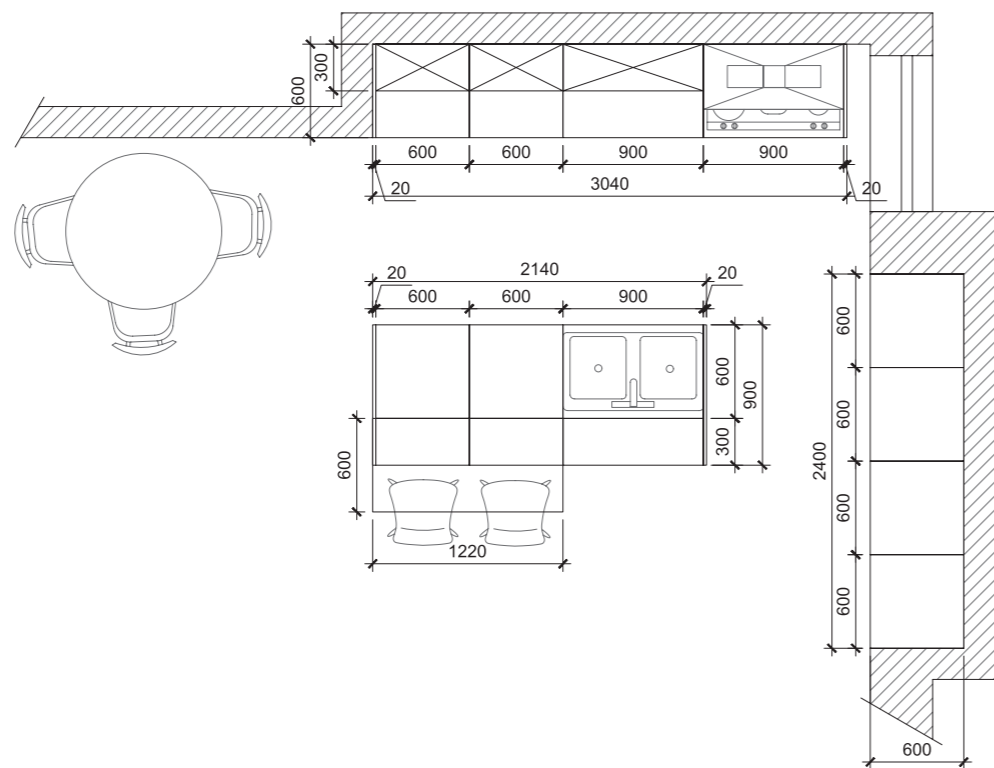

H = 720mm base units
H = 600/300mm wall units
H = 2230mm tall units

FRONTS Linnea (MDF/PVC) **FRONTS COLOR** Ash Graphite / Ash White **HANDLES** 47-01 (128mm hole spacing) **WORKTOP** 38mm, HPL, color Volcano / 75mm, solid ash wood, color #183 oil-wax finish Clear **WORKTOP EDGE** ABS Volcano **SHELVING** 18mm, MFC, color Graphite / 19mm, MDF/PVC, color Pomegranate **PLINTH** PVC, color White Gloss / Black Gloss, height 100mm