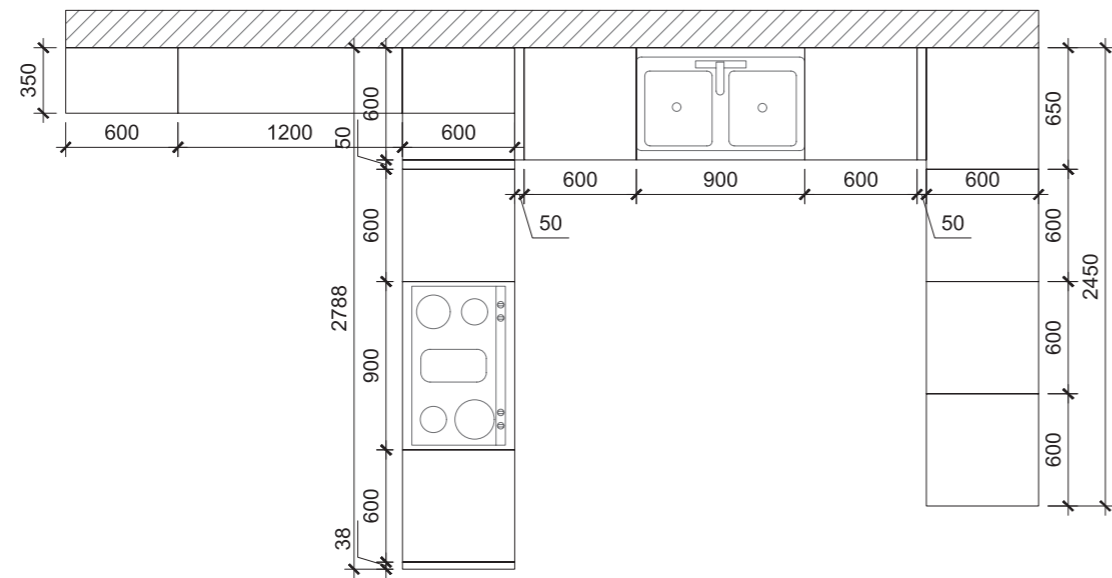

H = 777mm base units
H = 1415mm add-on units
H = 2230mm tall units

FRONTS Timber / Lacquered MDF **FRONTS COLOR** Sabia / RAL 7047 Telegrey Matt **HANDLES** Profile VOLPATO Gola 80/G12 AL 09, Gola 80/G13 AL 09 **WORKTOP** 38mm, HPL, color Chromix Anthracite **WORKTOP EDGE** ABS Chromix Anthracite **SHELVING** 19mm, lacquered MDF, color RAL 7047 Telegrey Matt **PULL-OUT UNIT CORNERSTONE** **PLINTH** PVC, color Black Gloss, height 100mm

SABIA