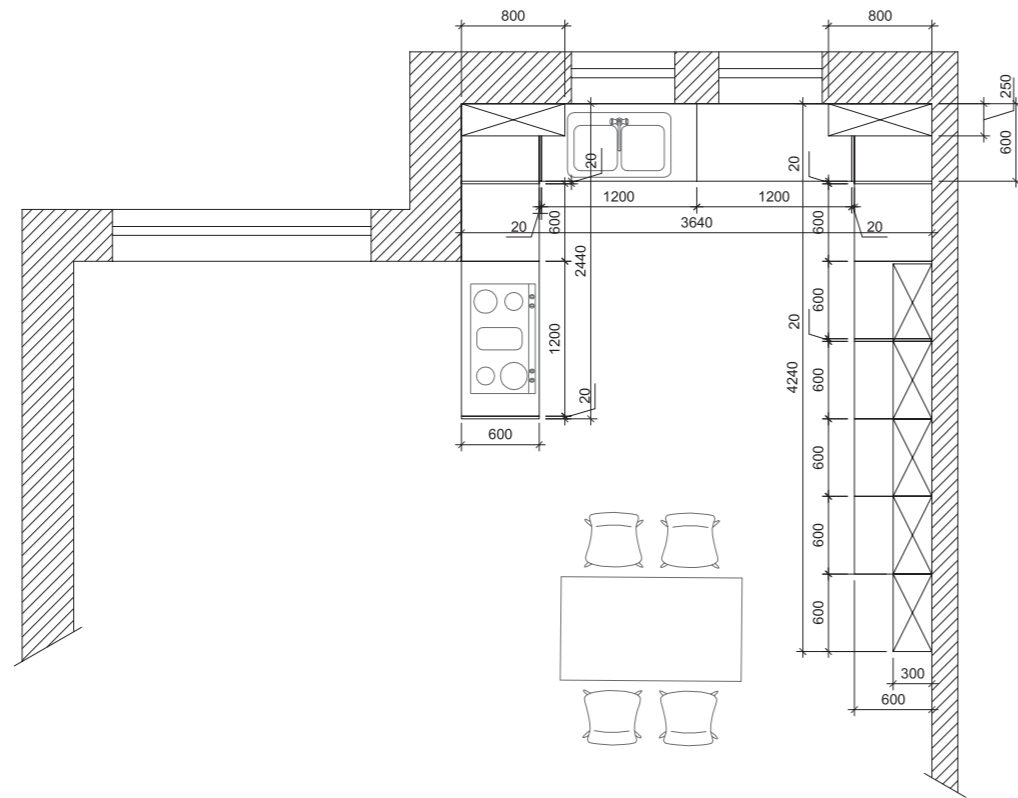

H = 720mm *base units*
H = 2035mm *tall units*

FRONTS T222 Ash wood veneer **FRONTS COLOR** 120 / #182 oil-wax finish Rosewood **DISPLAY UNITS** Clear glass (glass thickness 4mm), aluminium frame profile A-1 (color Terra Black) / 19mm, chipboard/ash wood veneer, color #182 oil-wax finish Rosewood **HANDLE RECESSES** KV-1/KV-2 **WORKTOP** 38mm/50mm, HPL, color Snow White **WORKTOP EDGE** 3D Snow White / 3D White **WALL SHELVES** 19mm, chipboard/ash wood veneer, color #182 oil-wax finish Rosewood **SIDE PANELS (BASE/TALL UNITS)** T219G Ash wood veneer, color #182 oil-wax finish Rosewood **PLINTH** Straight, chipboard/ash wood veneer, color 120 / #182 oil-wax finish Rosewood, height 147mm