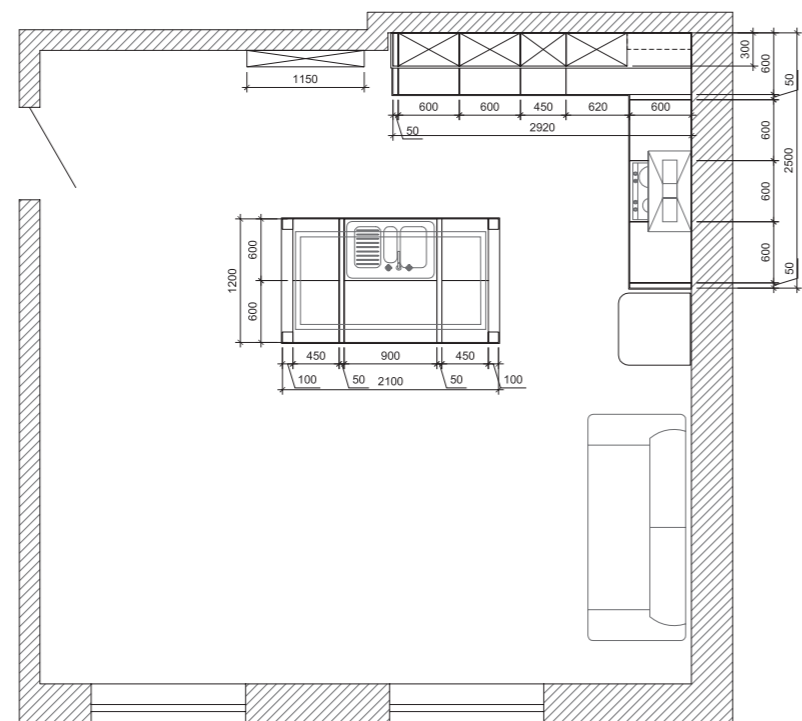

H = 720mm base units
H = 720/405mm wall units

FRONTS T516 Natural ash wood **FRONTS COLOR** 101 (without patina) / 122 (without patina) / #182 oil-wax finish Rosewood **DECORATIVE FRONTS** Front with lattice insert #1 **GLASS FRONTS** Without cross bars **HANDLES/KNOBS** 619-C2 (128mm hole spacing), 673-C2 **WORKTOP** 38mm, KS with square edged profile, solid ash wood, color #182 oil-wax finish Rosewood **OPEN SHELVES** 19mm, chipboard/ash wood veneer, color #182 oil-wax finish Rosewood / 50mm, hollow core with square edged profile, MDF/ash wood veneer, color #182 oil-wax finish Rosewood **PLINTH** Straight, chipboard/ash wood veneer, color 101 (without patina) / 122 (without patina), height 147mm **DECORATIVE ELEMENTS** Decorative support OD-9(870); crown moulding LGB-1 straight; corbel shelf LGP-1(600), LGP-1(900); decorative panel BPD-9-1(150)-1, BPD-9-2-1, BPD-9-3; tongue and groove panelling