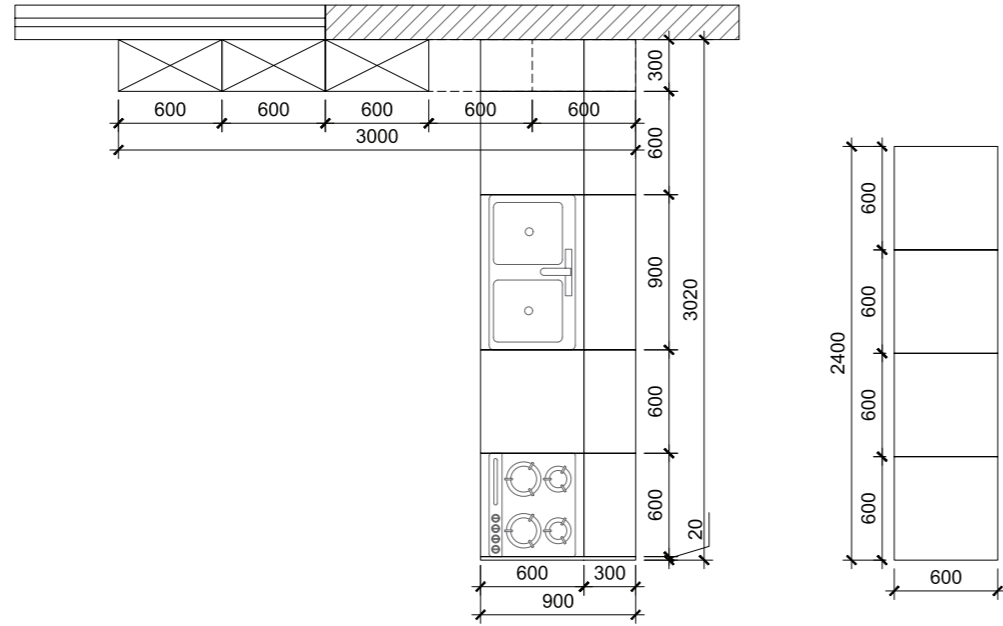

H = 777mm base units
H = 1200mm wall units
H = 2035mm tall units

FRONTS Timber / Matt glass **FRONTS COLOR** Albus / Ocean Matt **HANDLES** Concealed pull grips
C-1/C-2 Schüco **WORKTOP** 38mm, HPL, color Ceneri **WORKTOP EDGE** ABS Ceneri **OPEN SHELVES**
8mm, matt glass, color Ocean Matt **WALL PANEL** 18mm, Timber Albus **PLINTH** PVC, color
Chrome, height 100mm

ALBUS