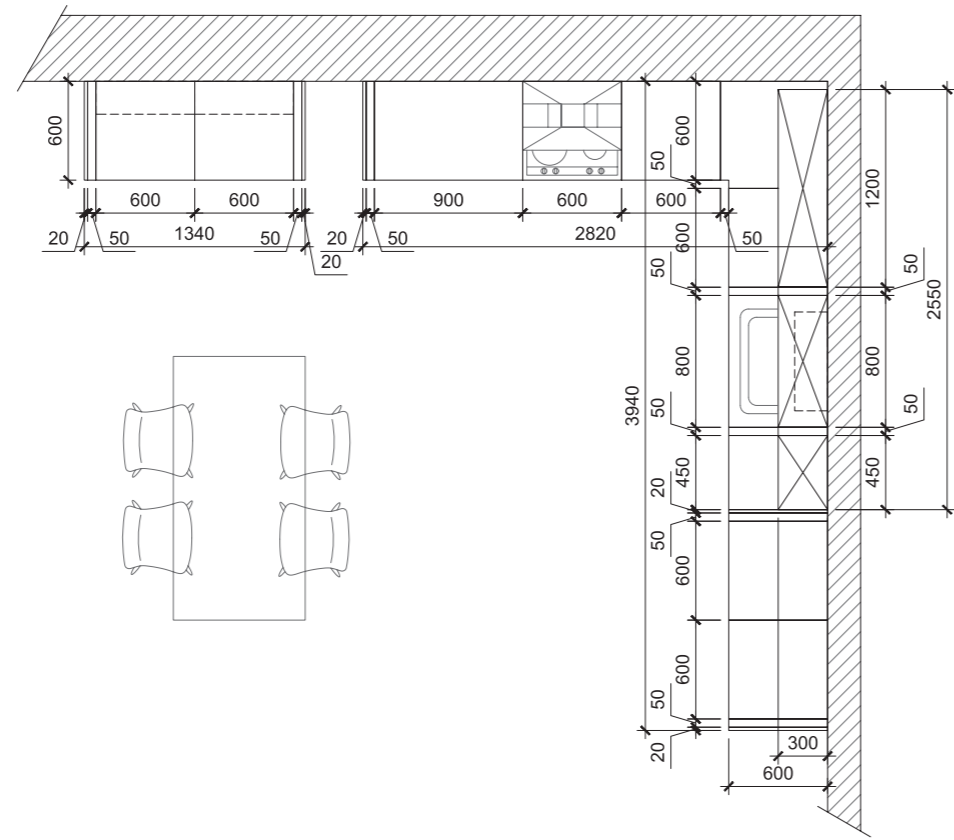

H = 720mm base units
H = 720mm wall units
H = 2080/1350mm tall units

FRONTS T308 Natural alder wood **FRONTS COLOR** 133 (patina Graphite) / 135 (without patina) **DECORATIVE FRONTS** Front with lattice insert #1 **GLASS FRONTS** With/without cross bars, mullion glass front #1 **HANDLES/KNOBS** 47-01 (128mm hole spacing), 47-01 **WORKTOP** 38mm, HPL, color Galicia **WORKTOP EDGE** ABS Galicia **TABLE TOP** 38mm, KS with square edged profile, solid ash wood, color #180 wax stain Dark **PLINTH** Straight, chipboard/alder wood veneer, color 133 (patina Graphite) / 135 (without patina), height 97mm **DECORATIVE ELEMENTS** Plaster #9, corbel shelf LGP-1(600) / LGP-2(600) with hooks; corner filler NMU