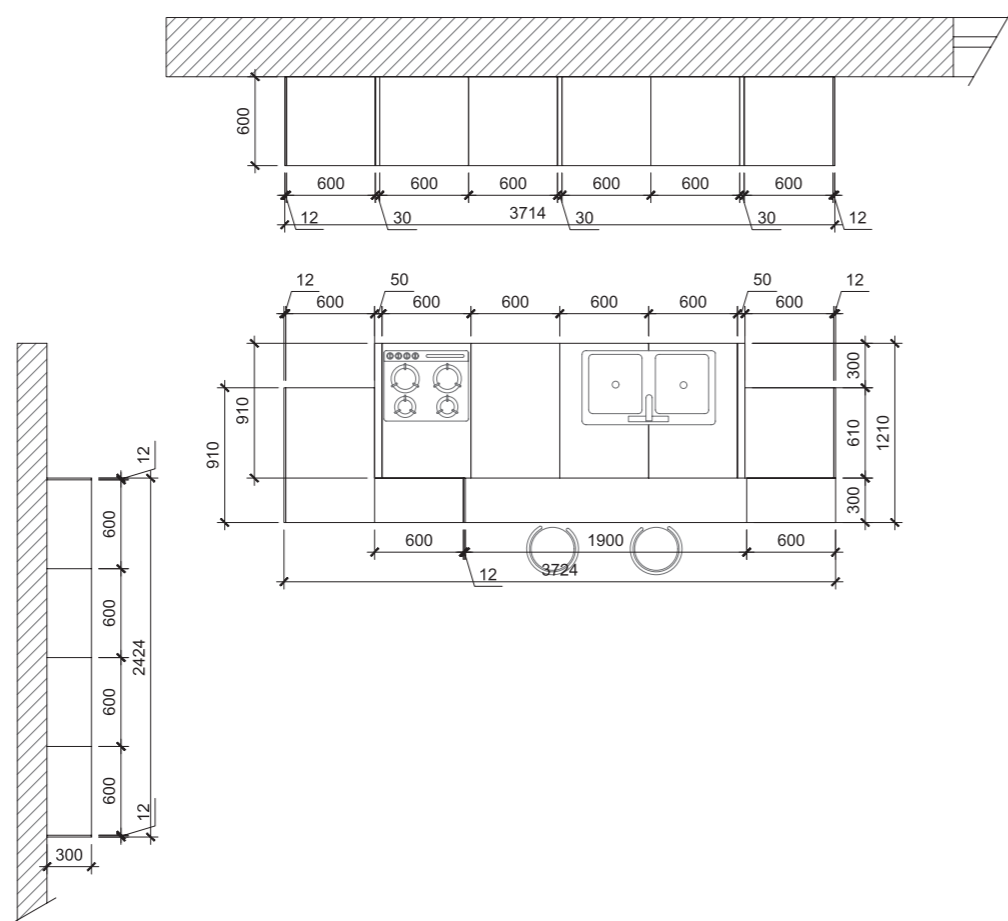

H = 720mm base units
H = 300mm wall units
H = 2230mm tall units

FRONTS Ceramic **FRONTS COLOR** Savoia / Kankara **HANDLES** Profile VOLPATO Gola 80/G12 AL 09, Gola 80/G15 AL 09 **WORKTOP** 12mm, ceramic, color Savoia / 28mm, ceramic, color Kankara **SHELVING SYSTEM** SmartCube Schüco **PLINTH** Ceramic, color Savoia / Kankara, height 100mm/150mm **ACCESSORIES** Metropolis waste bin system

KANKARA