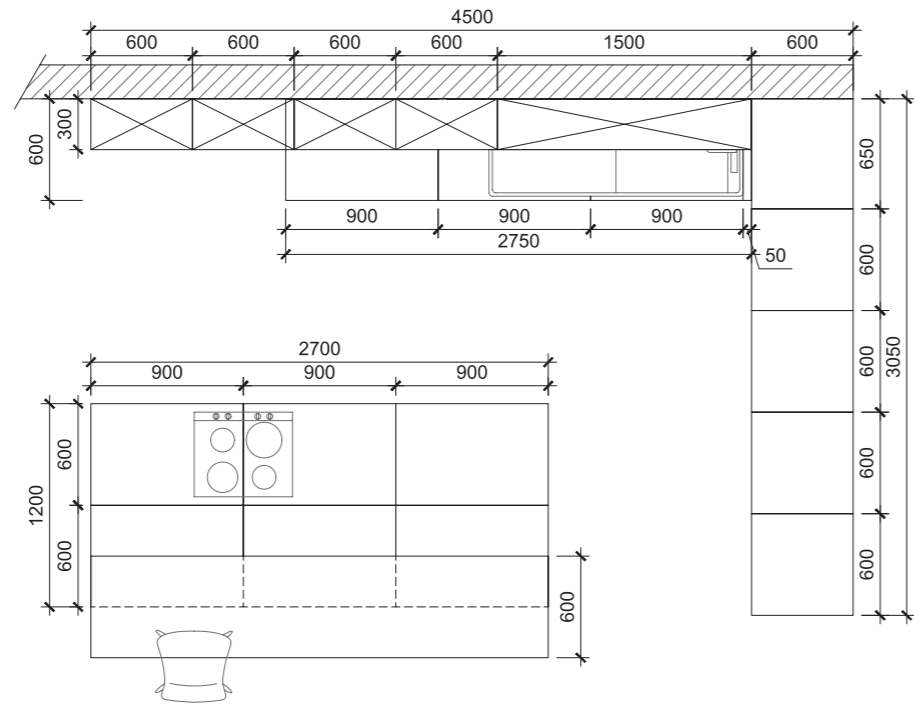

H = 720mm base units
H = 915mm wall units
H = 2230mm tall units
H = 600mm add-on units

FRONTS Timber / Matt glass **FRONTS COLOR** Sepia / Pronx Matt **WORKTOP** 38mm, HPL, color Latteri / Davos Oak Truffle Brown **WORKTOP EDGE** ABS Latteri / ABS Davos Oak Truffle Brown **OPEN SHELVES** 18mm, Timber Sepia **PLINTH** PVC, color Black Gloss, height 100mm **ILLUMINATION** LED downlight LUMINO round **ACCESSORIES** Hanging rail Groove **KITCHEN APPLIANCES** Gas hob AEG HG567455VB, built-in oven AEG BER455120B

SEPIA