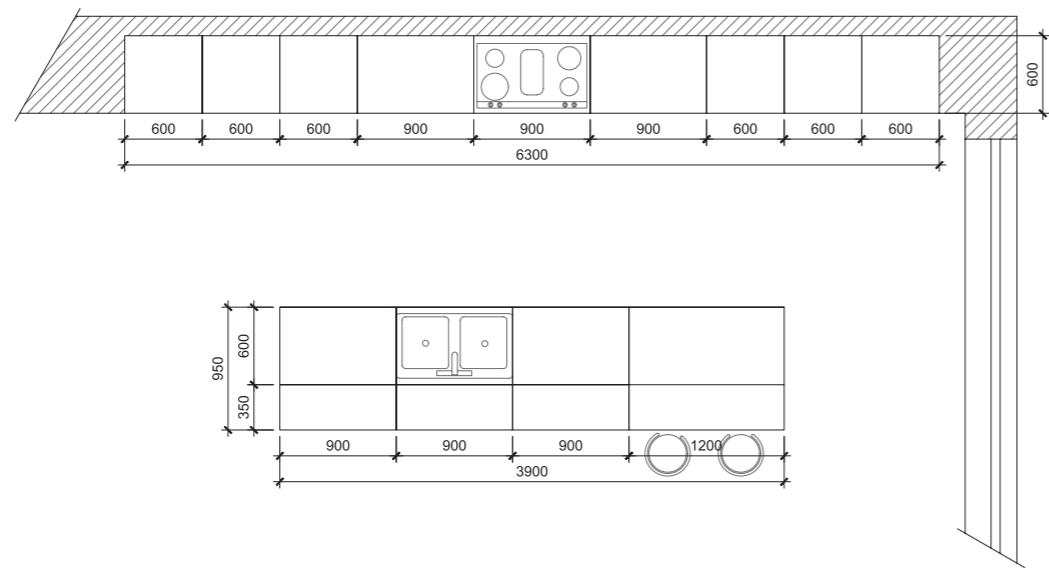

NORD

H = 720mm base units
H = 2230mm tall units

FRONTS Ceramic **FRONTS COLOR** Savoia / Boira **WORKTOP** 12mm, ceramic, color Boira **WALL PANEL** 12mm, ceramic, color Boira **PLINTH** Ceramic, color Savoia / Boira, height 100mm