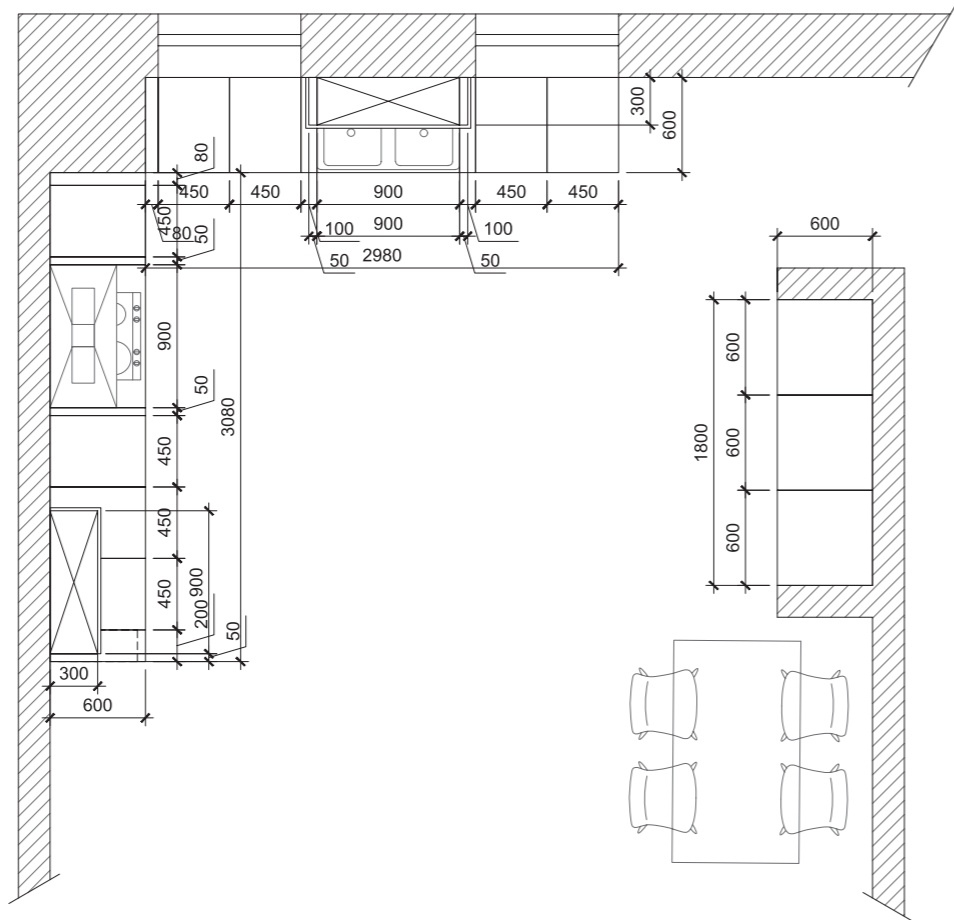

H = 720mm base units
H = 720/960mm wall units
H = 2035mm tall units

FRONTS T507 Natural ash wood **FRONTS COLOR** 127 **DECORATIVE FRONTS** Front with lattice insert #1
GLASS FRONTS Without cross bars **HANDLES/KNOBS** 619-C2 (128mm hole spacing), 673-C2
WORKTOP 38mm, HPL, color Ceramic Anthracite **WORKTOP EDGE** Solid ash wood, edge profile N°1
PLINTH Straight, chipboard/ash wood veneer, color 127, height 97mm **DECORATIVE ELEMENTS**
Pilaster #9, lower decorative support OND-1(100/50), decorative support OD-8(820), crown
moulding B-3K straight (strip in smooth design), decorative shelf P7 (width 900mm)