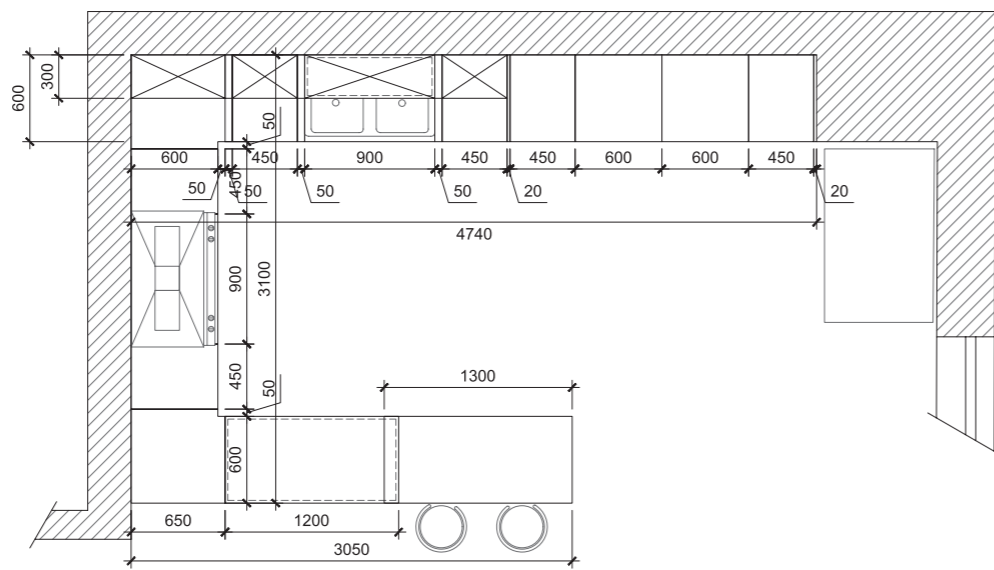

H = 720/360mm base units
H = 720mm wall units
H = 2035mm tall units

FRONTS Avon (MDF/PVC) **FRONTS COLOR** White Supermatt **HANDLES** 11-11 (96mm hole spacing) **WORKTOP** 38mm, KS with square edged profile, solid ash wood, color #182 oil-wax finish Rosewood / 38mm, HPL, color Valmasino Marble Light Grey **WORKTOP EDGE** ABS Valmasino Marble Light Grey **SHELVES (WALL UNIT/NICHE) / DRAWER** 19mm, chipboard/ash wood veneer, color #182 oil-wax finish Rosewood **PLINTH** PVC, color White Matt, height 100mm **DECORATIVE ELEMENTS** Pilaster #2, crown moulding B-30 straight

AVON